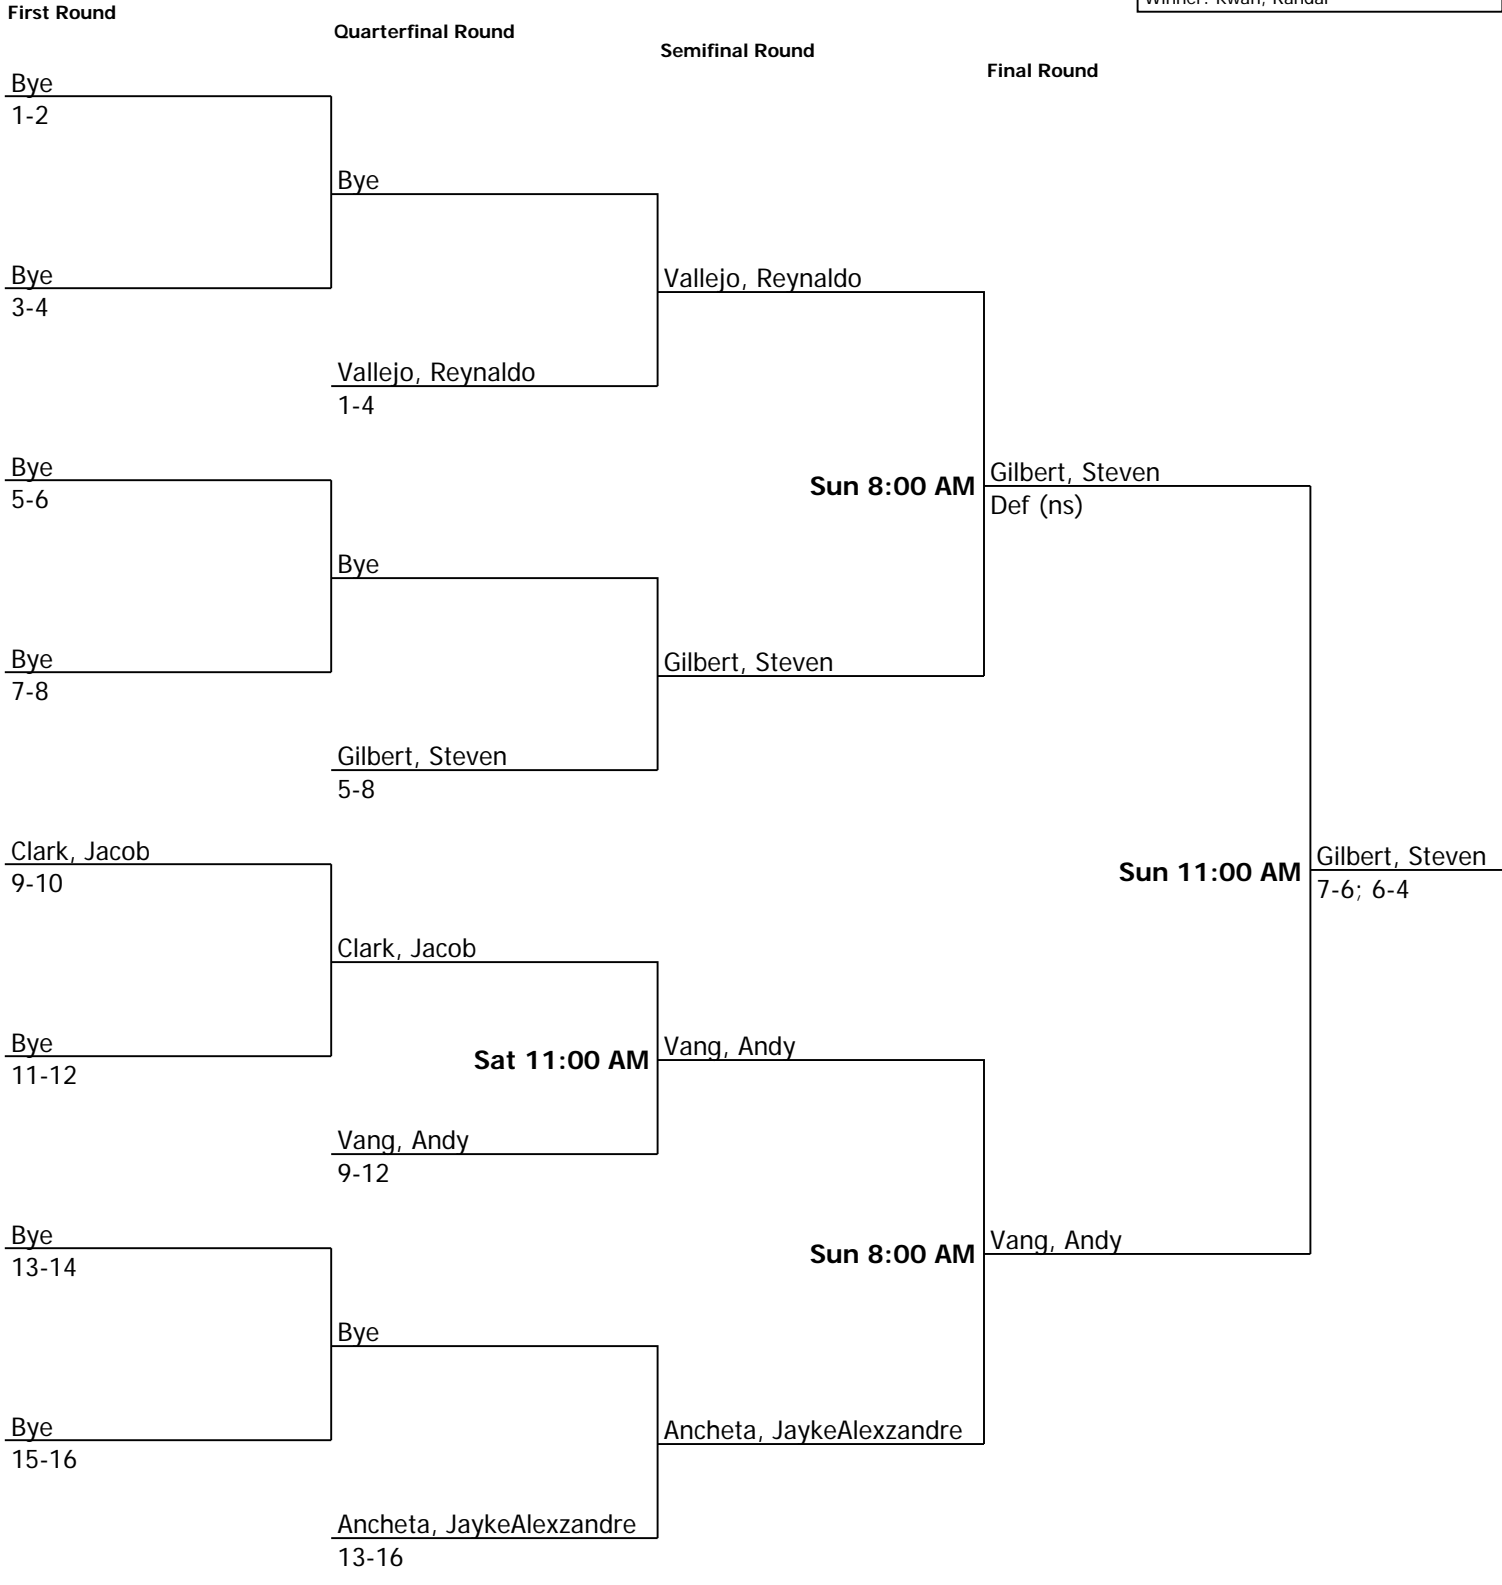

\_\_\_\_\_  
Referee's Signature

Crop Walk Tournament		Seeded Players			
	NTRP Men's 5.0 Singles	1. Gormley, Travis			
City/State: ,	Section:	2. Carte, Dave			
Director:	Referee:				
Phone:	Date:				
					Winner: Carte, Dave