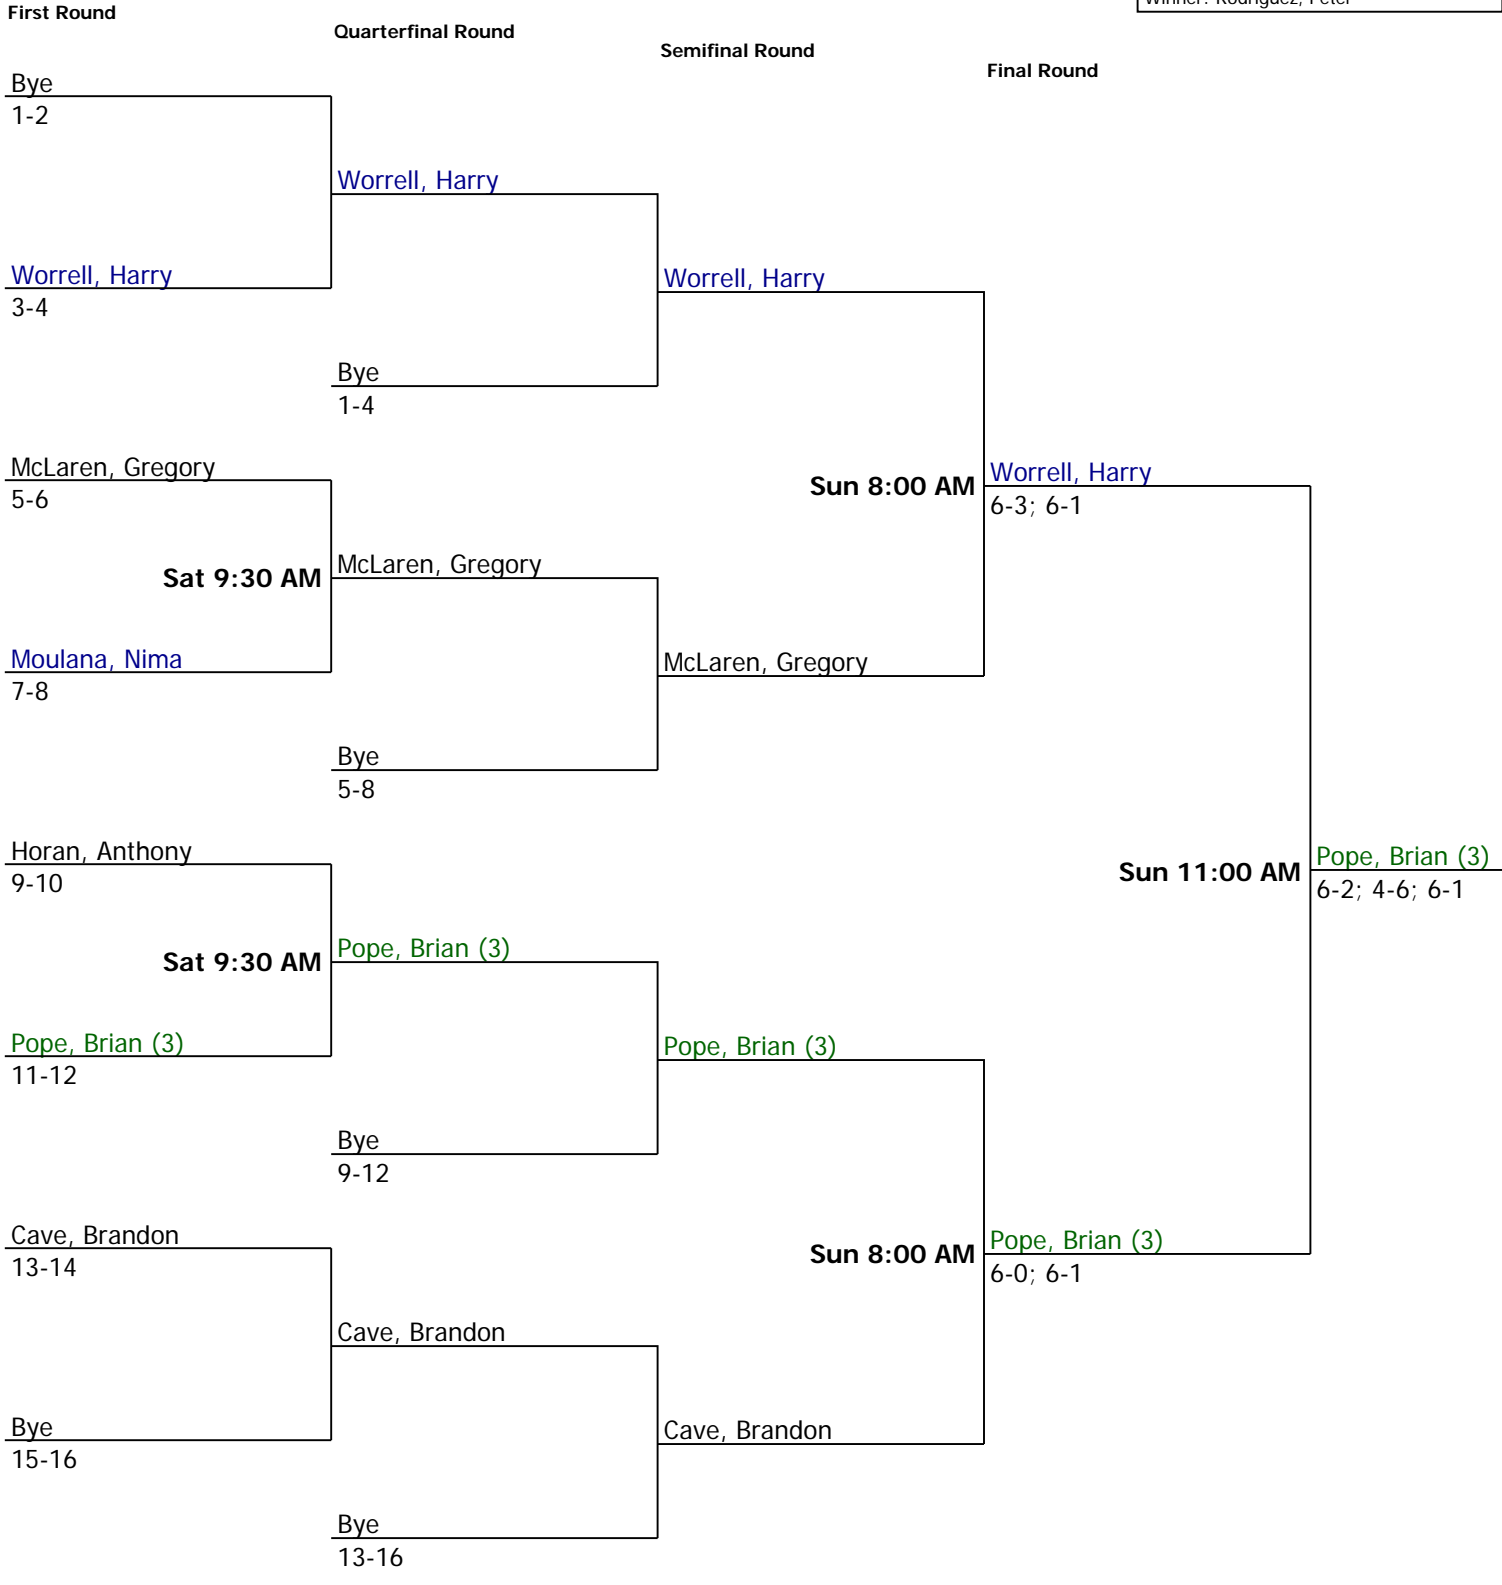

Crop Walk Tournament		Seeded Players			
	NTRP Men's 3.5 Singles Consolation	1. Crowder, R.			
City/State: ,	Section:	2. Rodriguez, P.			
Director:	Referee:	3. Pope, Brian			
Phone:	Date:	4. Dang, Nghi			

Winner: Rodriguez, Peter

Referee's Signature