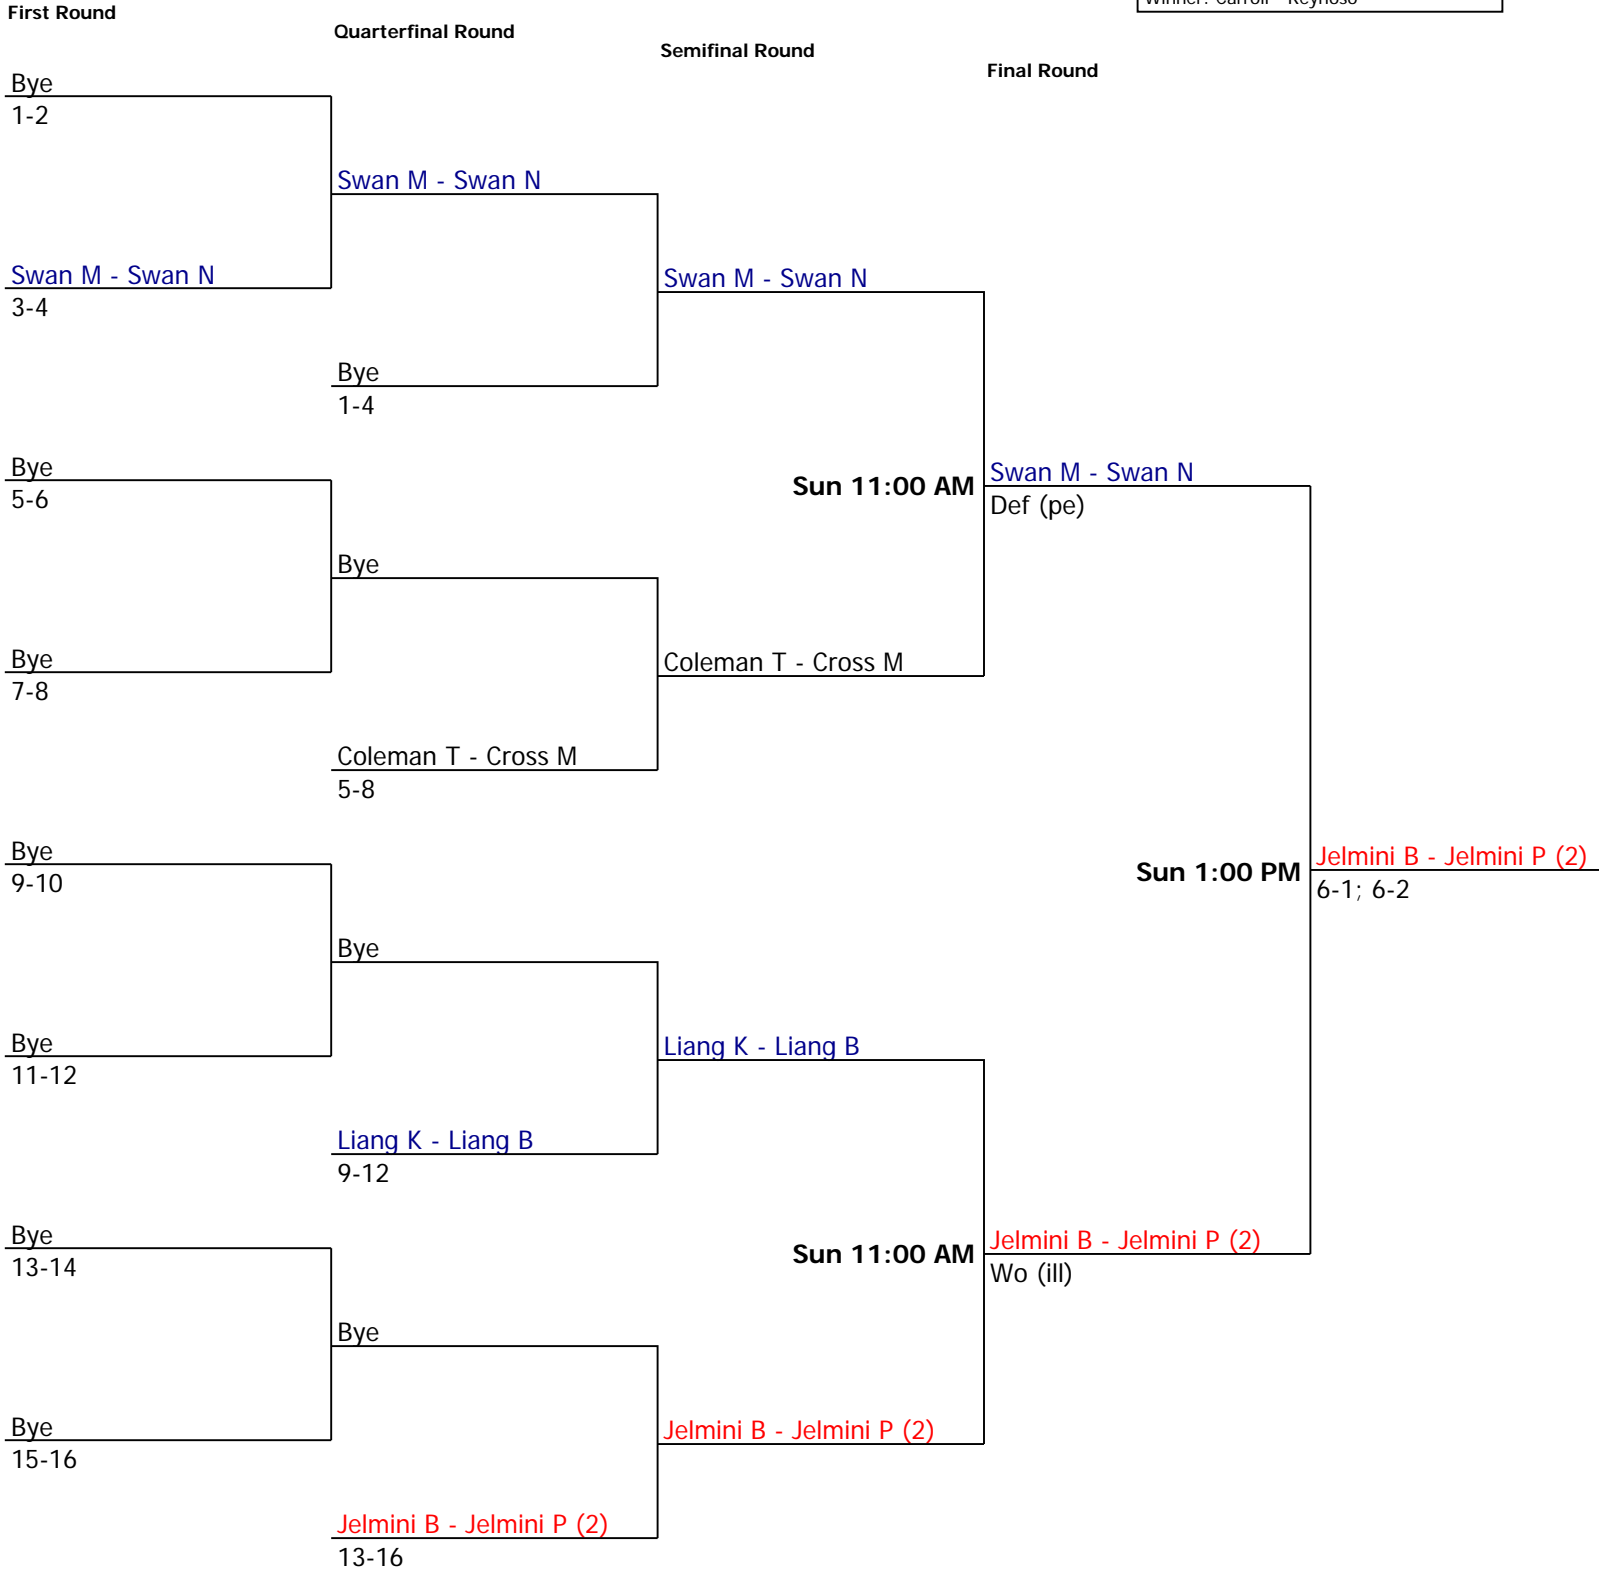

Crop Walk Tournament		Seeded Players			
	NTRP Men's 4.0 Doubles Consolation	1. Carroll - Reyn...			
City/State: ,	Section:	2. Jelmini - Jelm...			
Director:	Referee:				
Phone:	Date:				

Winner: Carroll - Reynoso

Referee's Signature