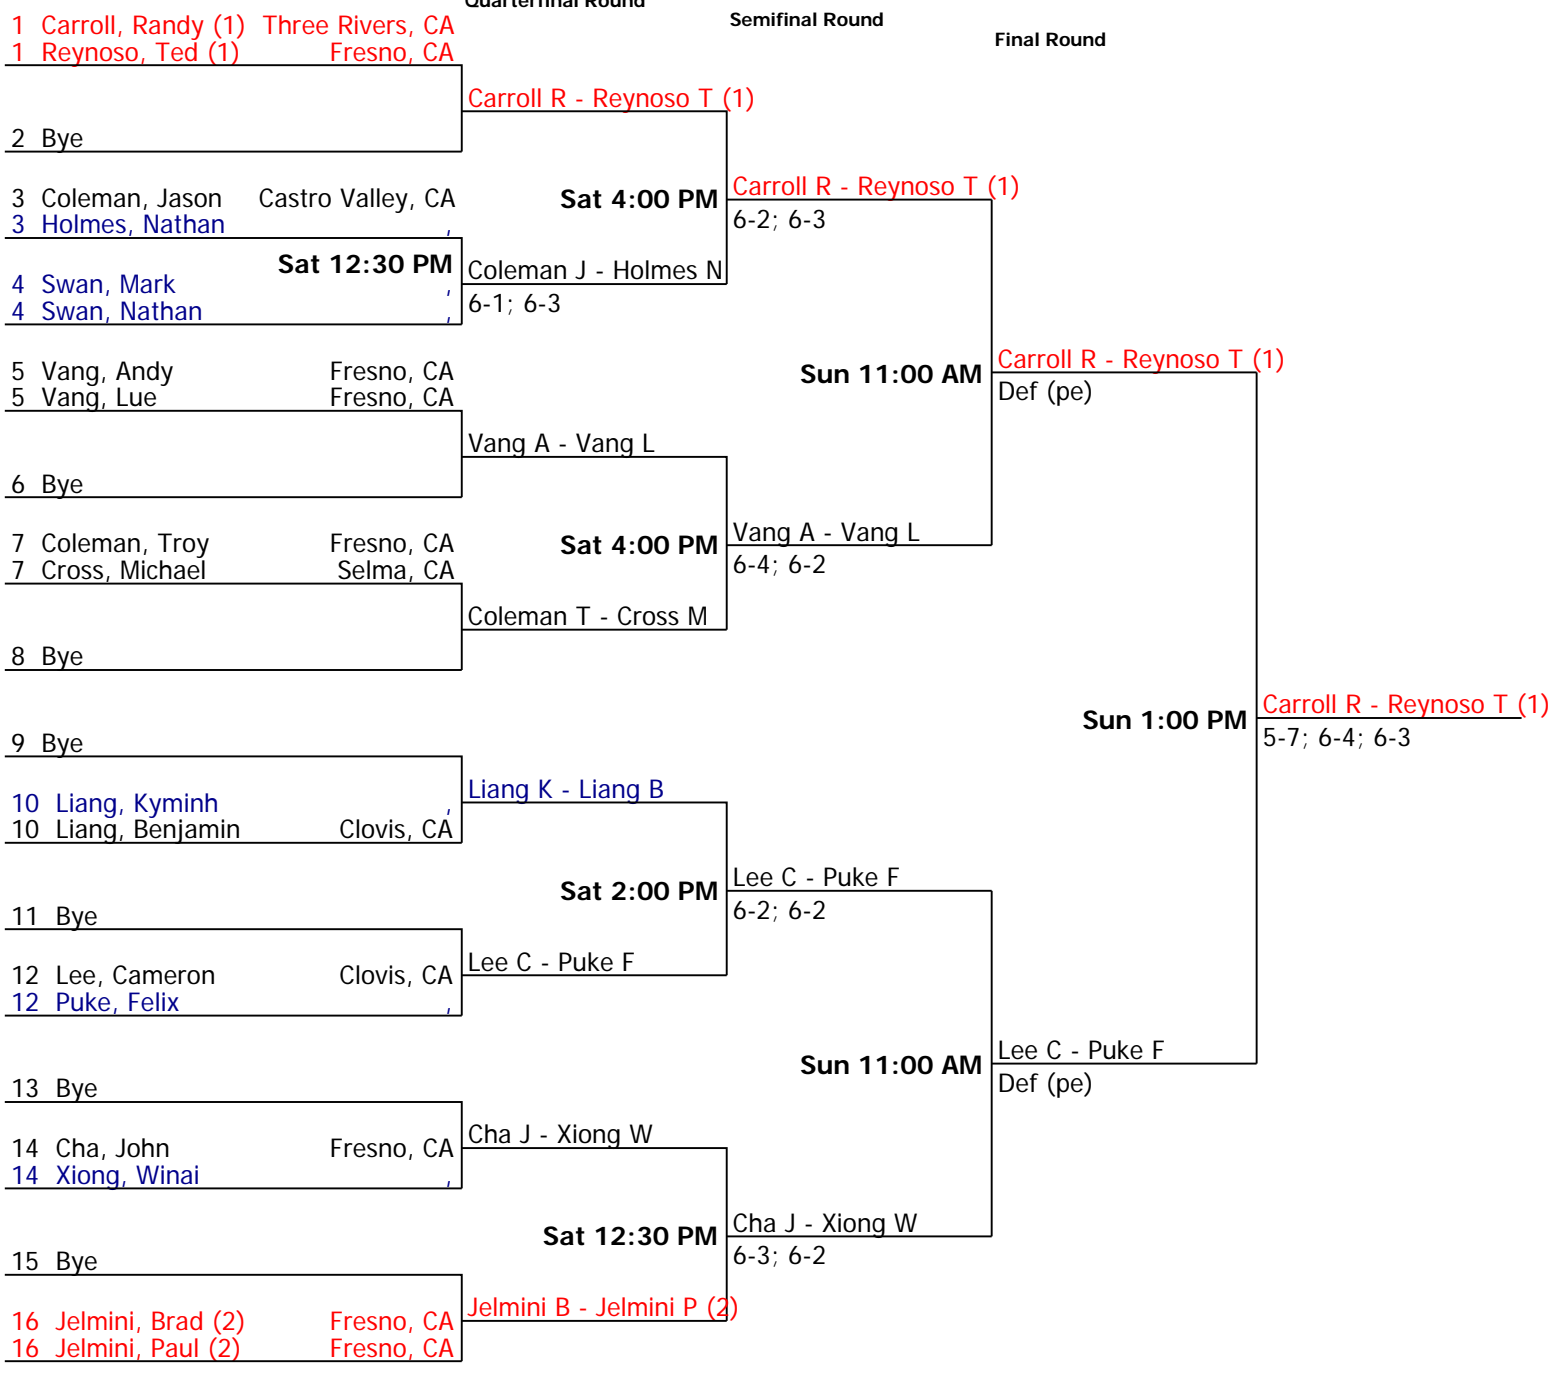

Crop Walk Tournament		Seeded Players			
	NTRP Men's 4.0 Doubles	1. Carroll - Reyn...			
City/State: ,	Section:	2. Jelmini - Jelm...			
Director:	Referee:				
Phone:	Date:				
					Winner: Carroll - Reynoso

Round of 16

Referee's Signature