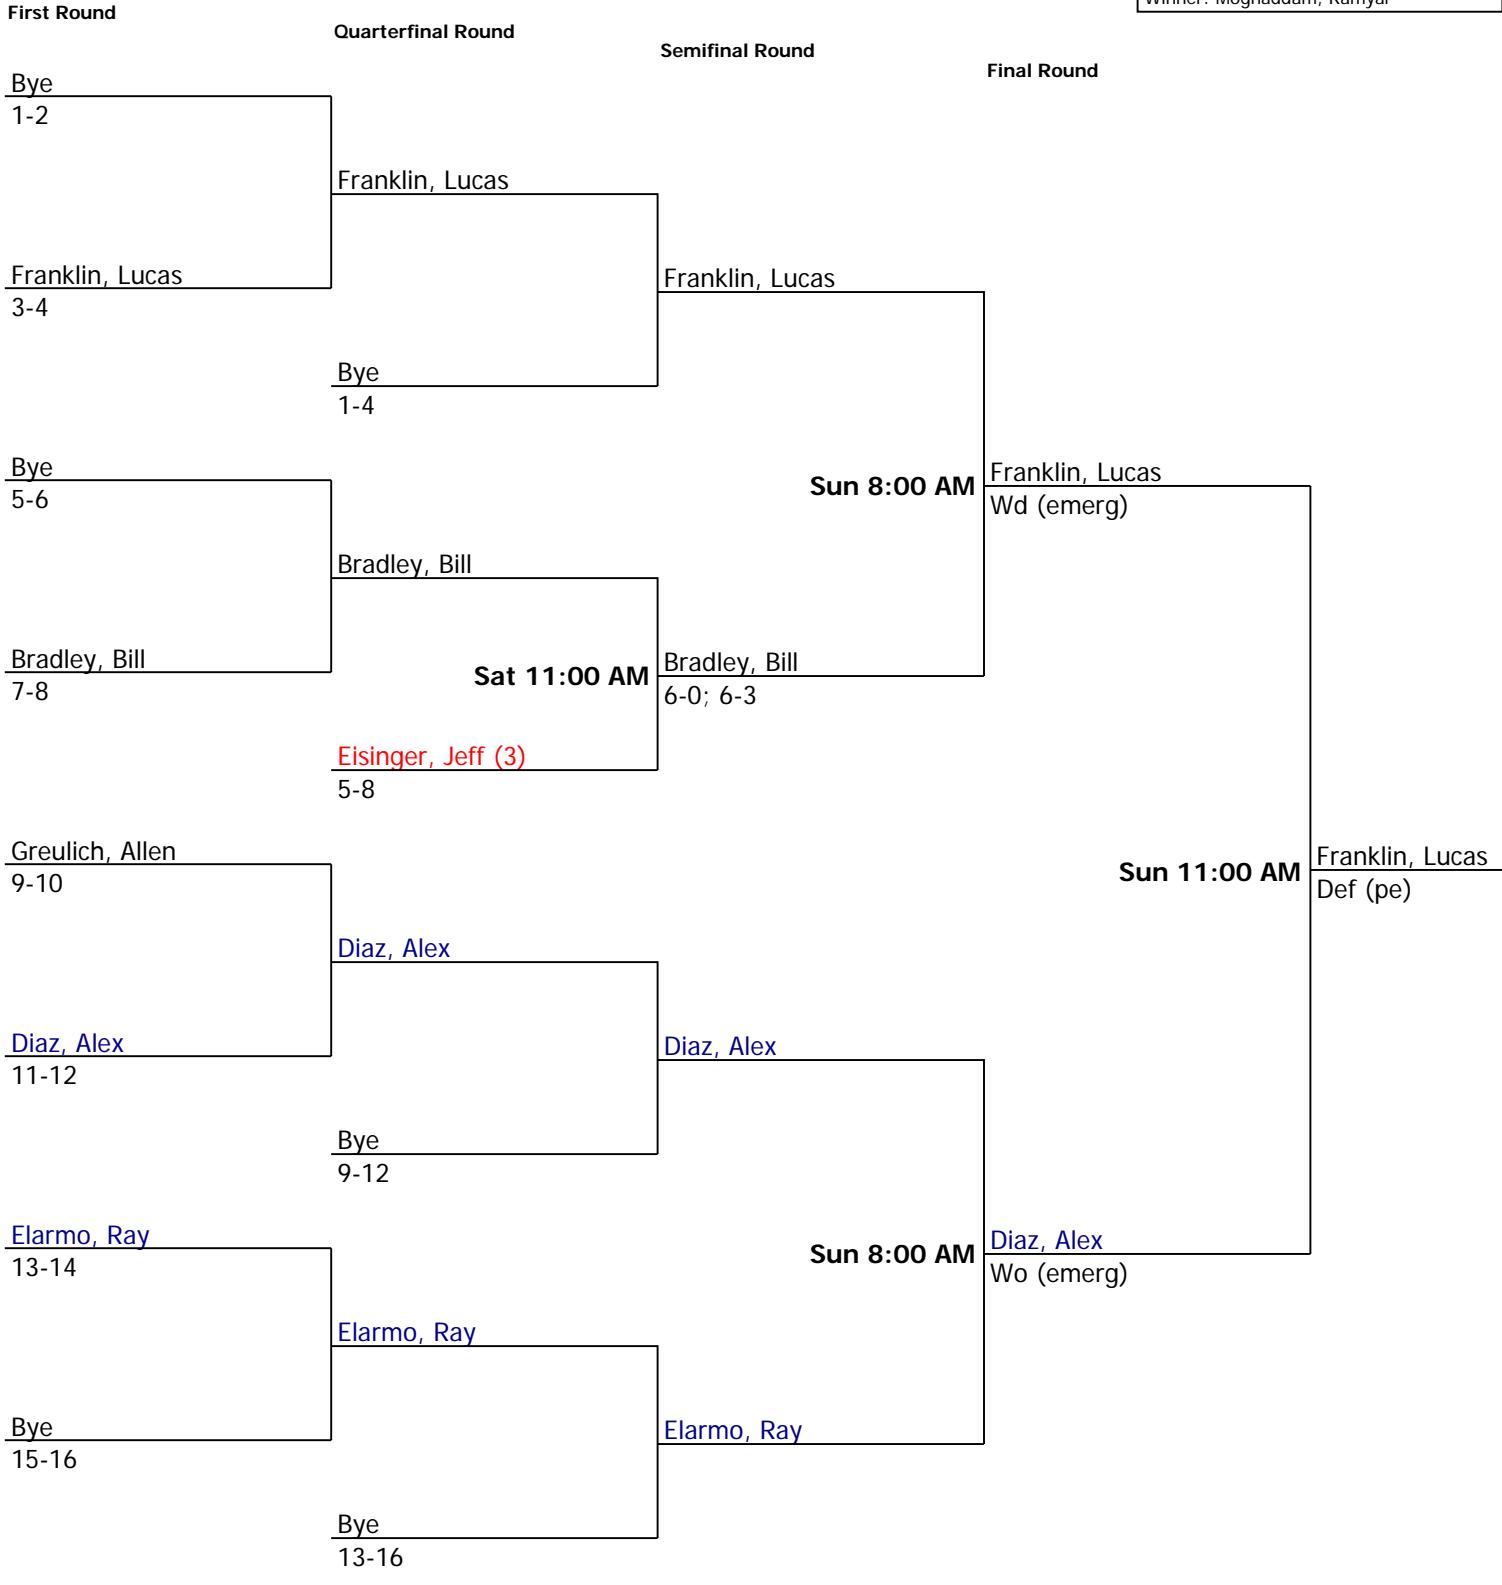

\_\_\_\_\_  
Referee's Signature

<b>Crop Walk Tournament</b>		<b>Seeded Players</b>			
	NTRP Men's 4.5 Singles	1. Therampilly, J.			
City/State: ,	Section:	2. Gopal, Samarth			
Director:	Referee:				
Phone:	Date:				