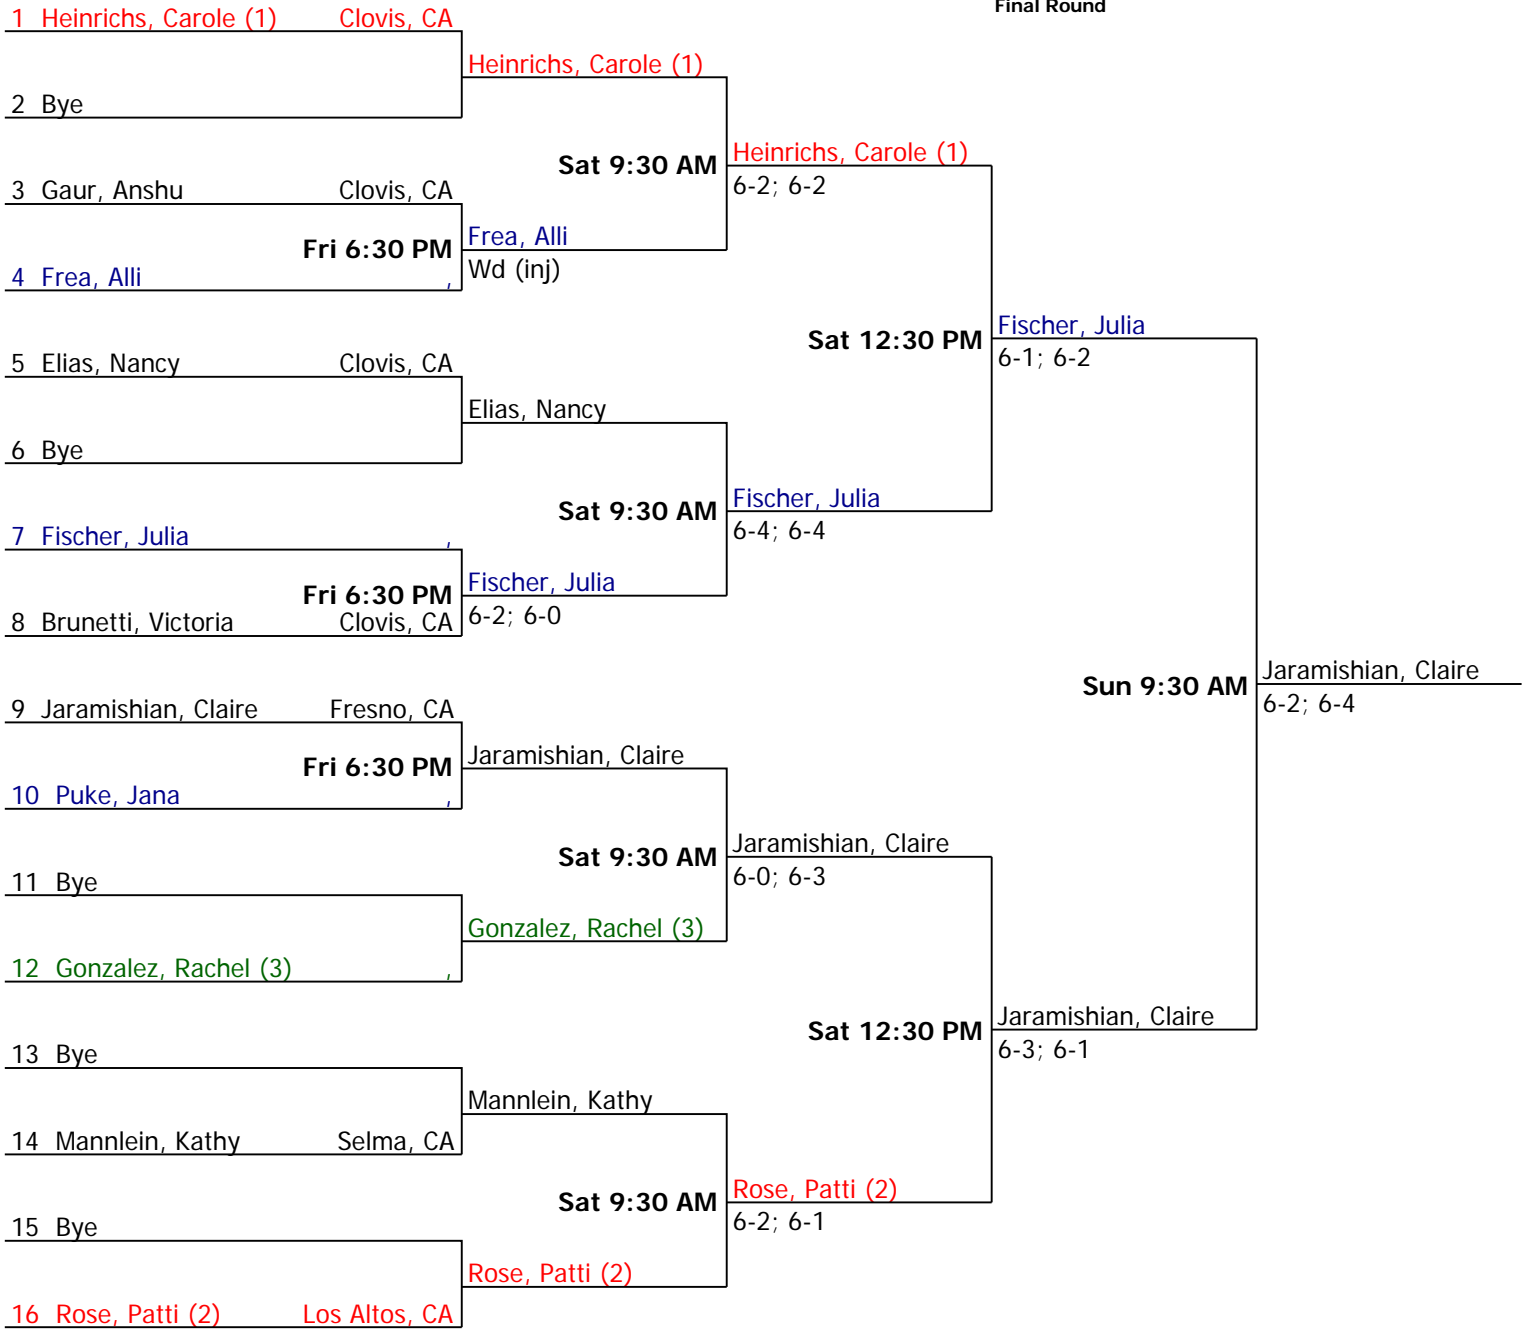

Crop Walk Tournament		Seeded Players			
	NTRP Women's 4.0 Singles	1. Heinrichs, C.			
City/State: ,	Section:	2. Rose, Patti			
Director:	Referee:	3. Gonzalez, R.			
Phone:	Date:				

Winner: Jaramishian, Claire

Round of 16

Quarterfinal Round

Semifinal Round

Final Round

Referee's Signature