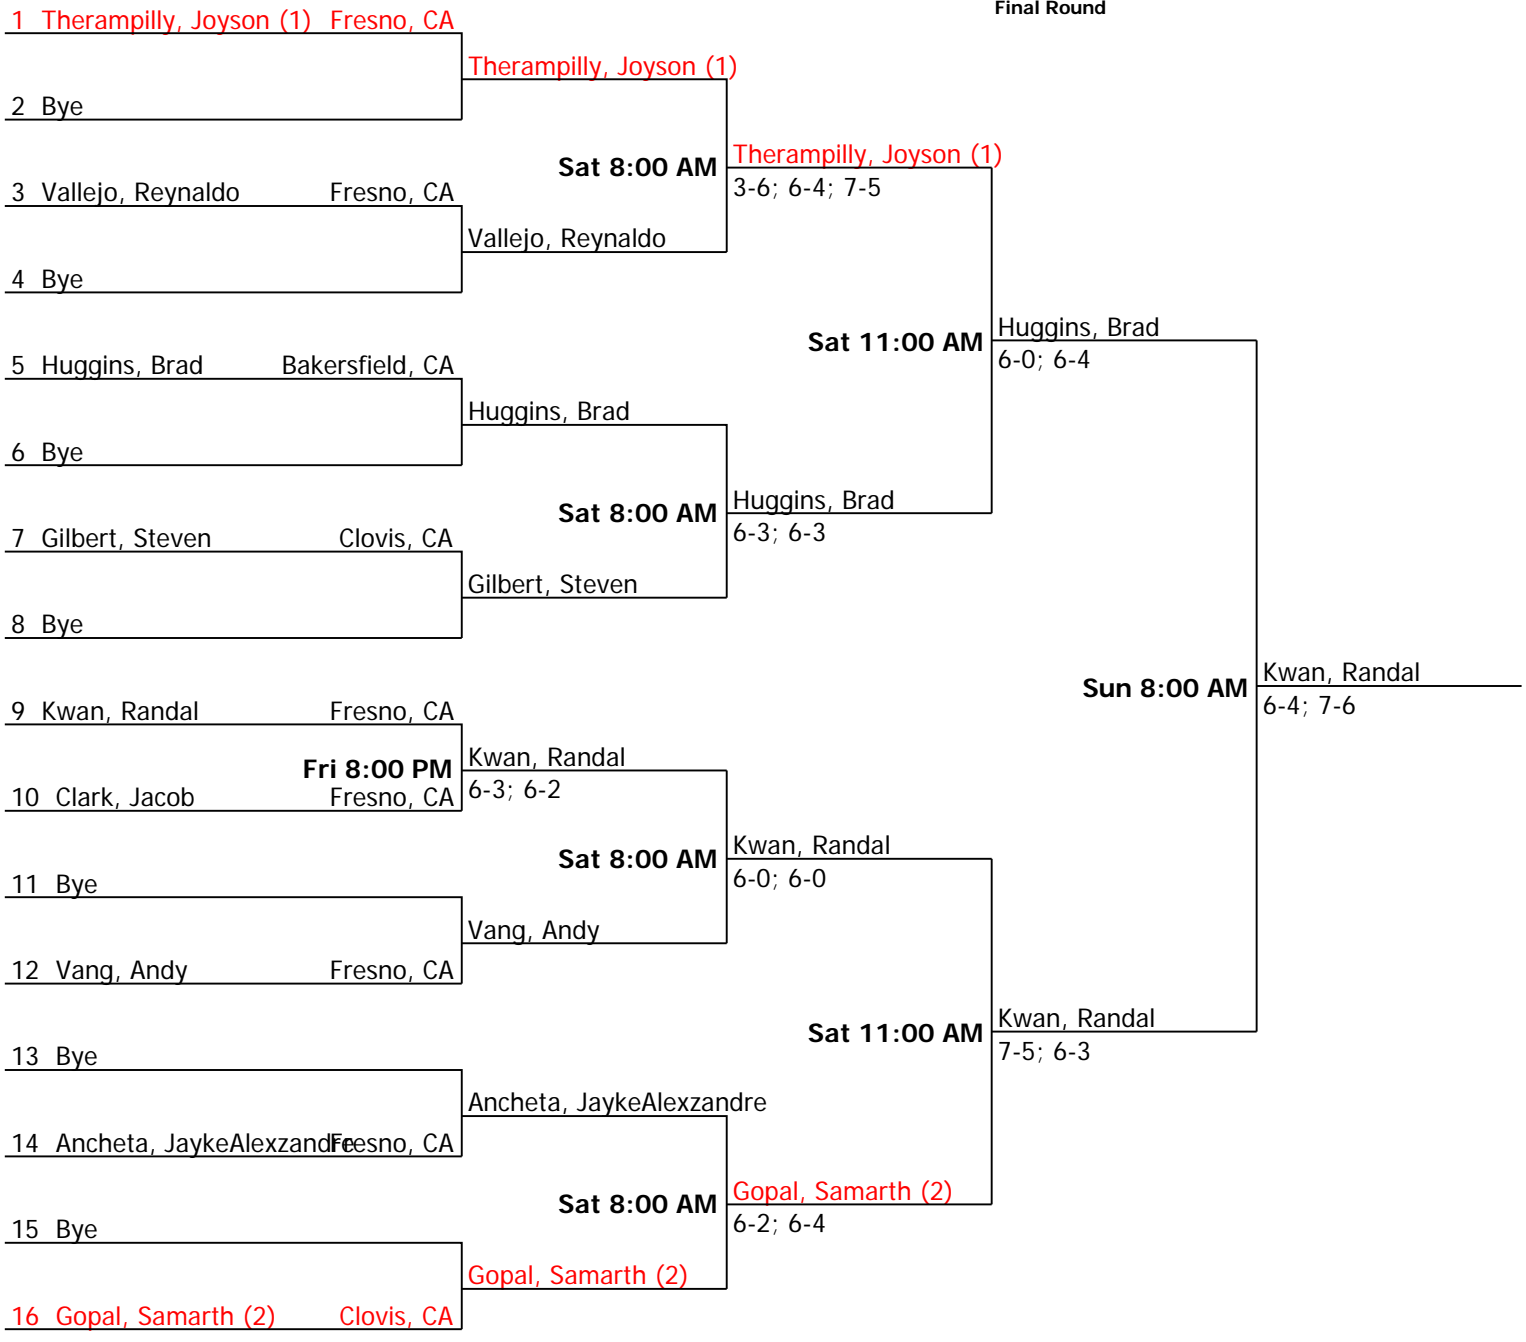

Crop Walk Tournament		Seeded Players			
	NTRP Men's 4.5 Singles	1. Therampilly, J.			
City/State: ,	Section:	2. Gopal, Samarth			
Director:	Referee:				
Phone:	Date:				

Winner: Kwan, Randal

Round of 16

Quarterfinal Round

Semifinal Round

Final Round

Referee's Signature