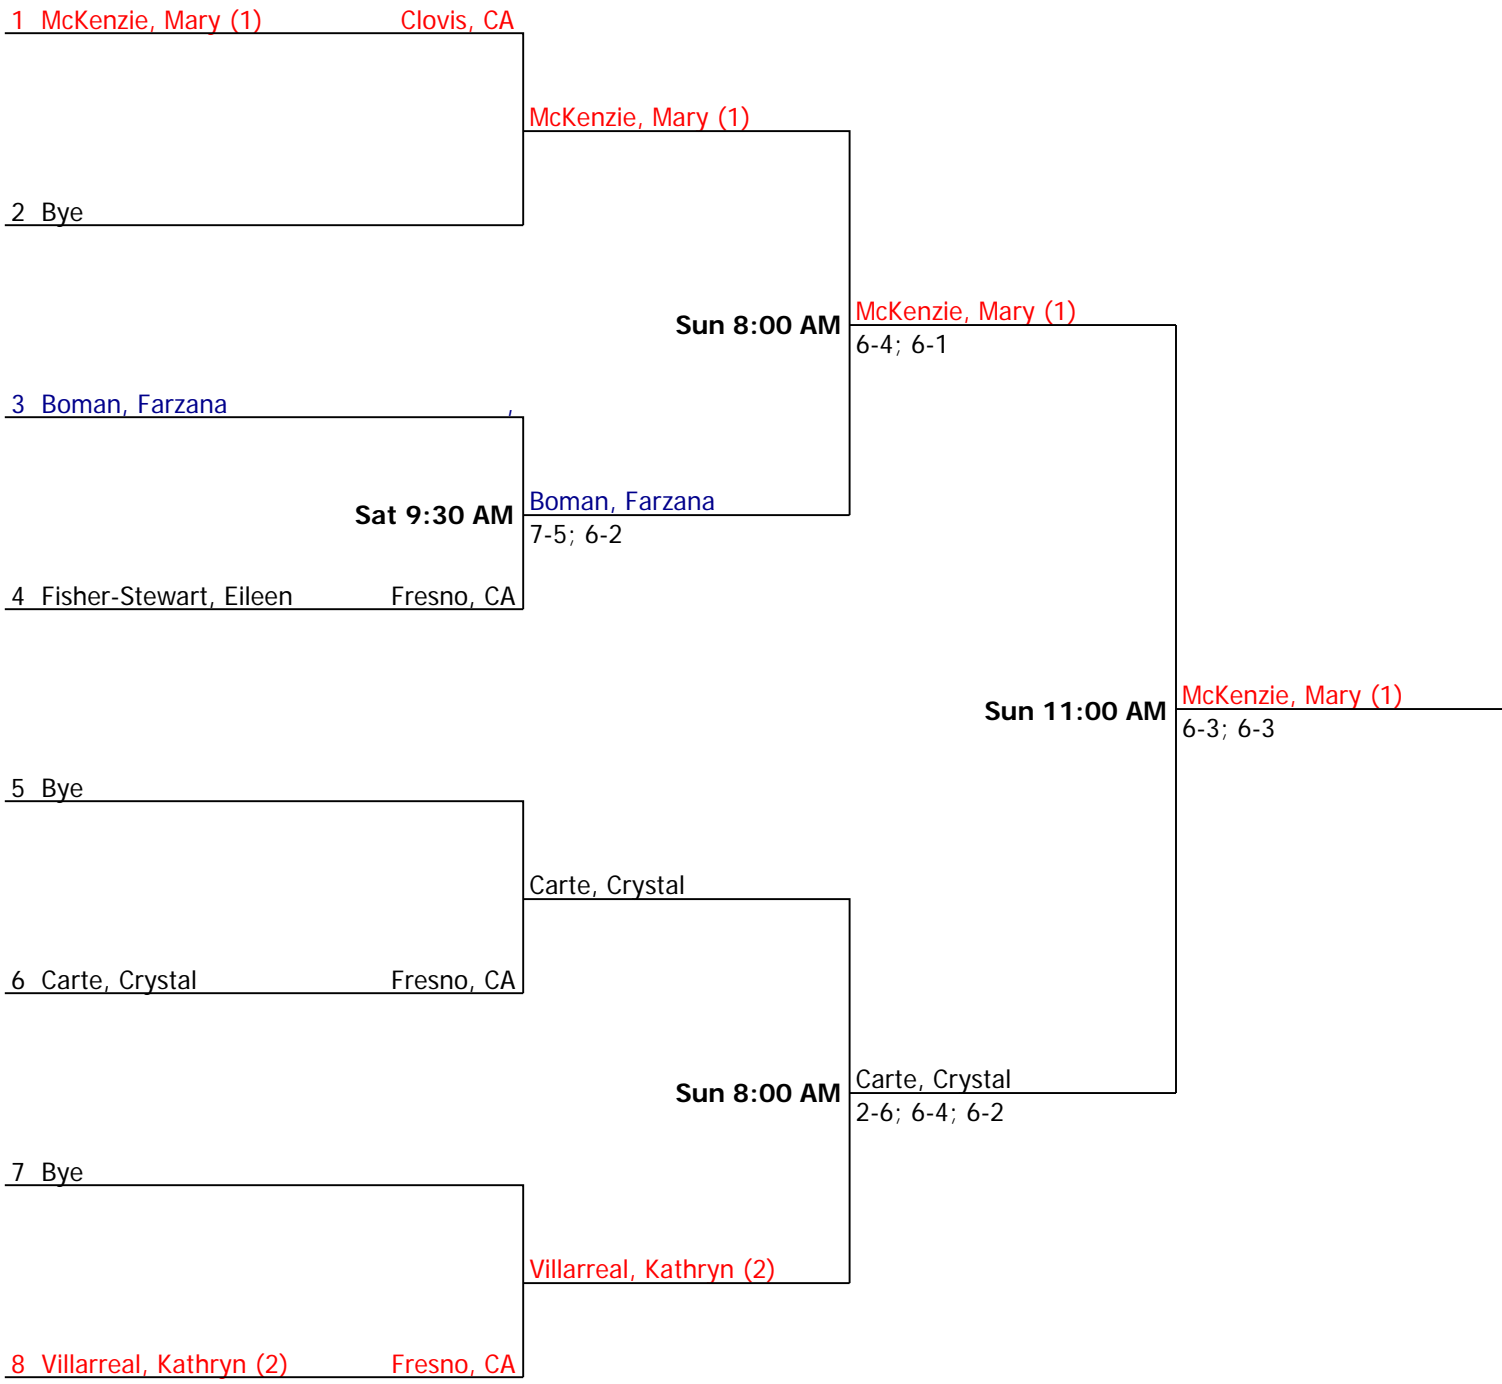

Crop Walk Tournament		Seeded Players			
	NTRP Women's 3.5 Singles	1. McKenzie, Mary			
City/State: ,	Section:	2. Villarreal, K.			
Director:	Referee:				
Phone:	Date:				
					Winner: McKenzie, Mary

Quarterfinal Round

Semifinal Round

Final Round

_____
Referee's Signature