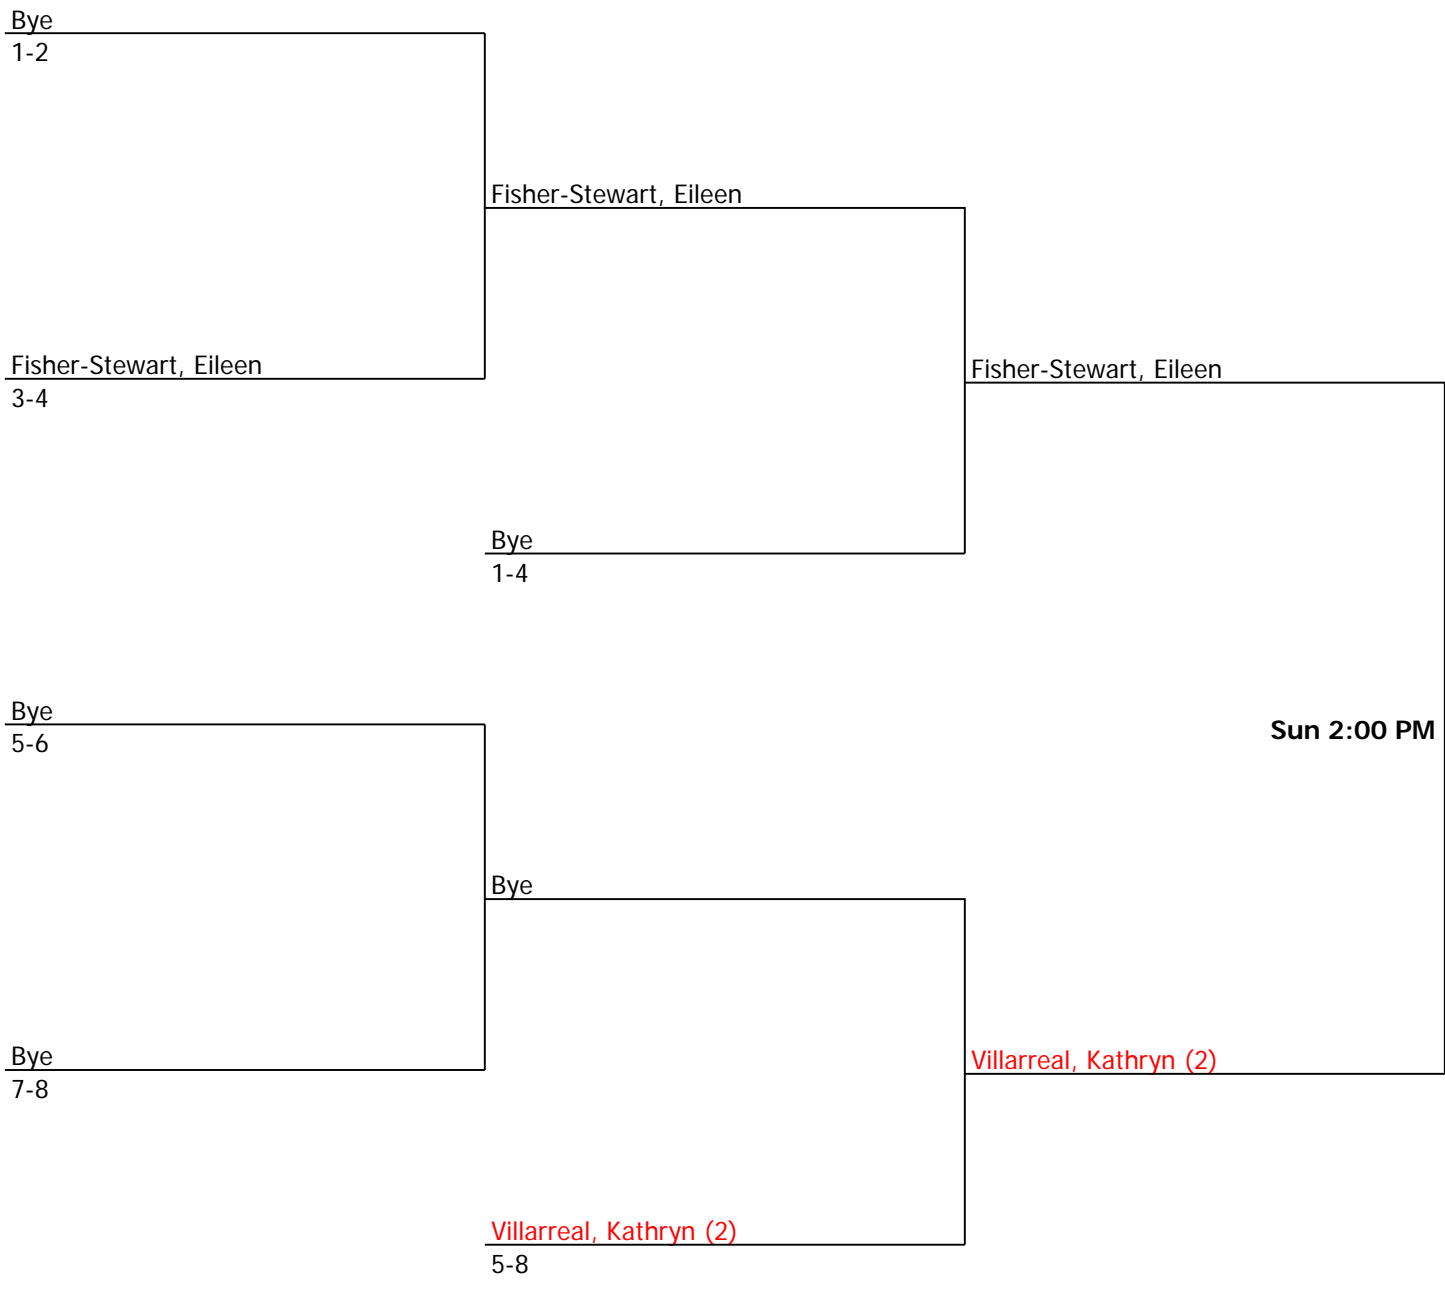

Crop Walk Tournament		Seeded Players			
	NTRP Women's 3.5 Singles Consolation	1. McKenzie, Mary			
City/State: ,	Section:	2. Villarreal, K.			
Director:	Referee:				
Phone:	Date:				

Winner: McKenzie, Mary

Quarterfinal Round

Semifinal Round

Final Round

Referee's Signature