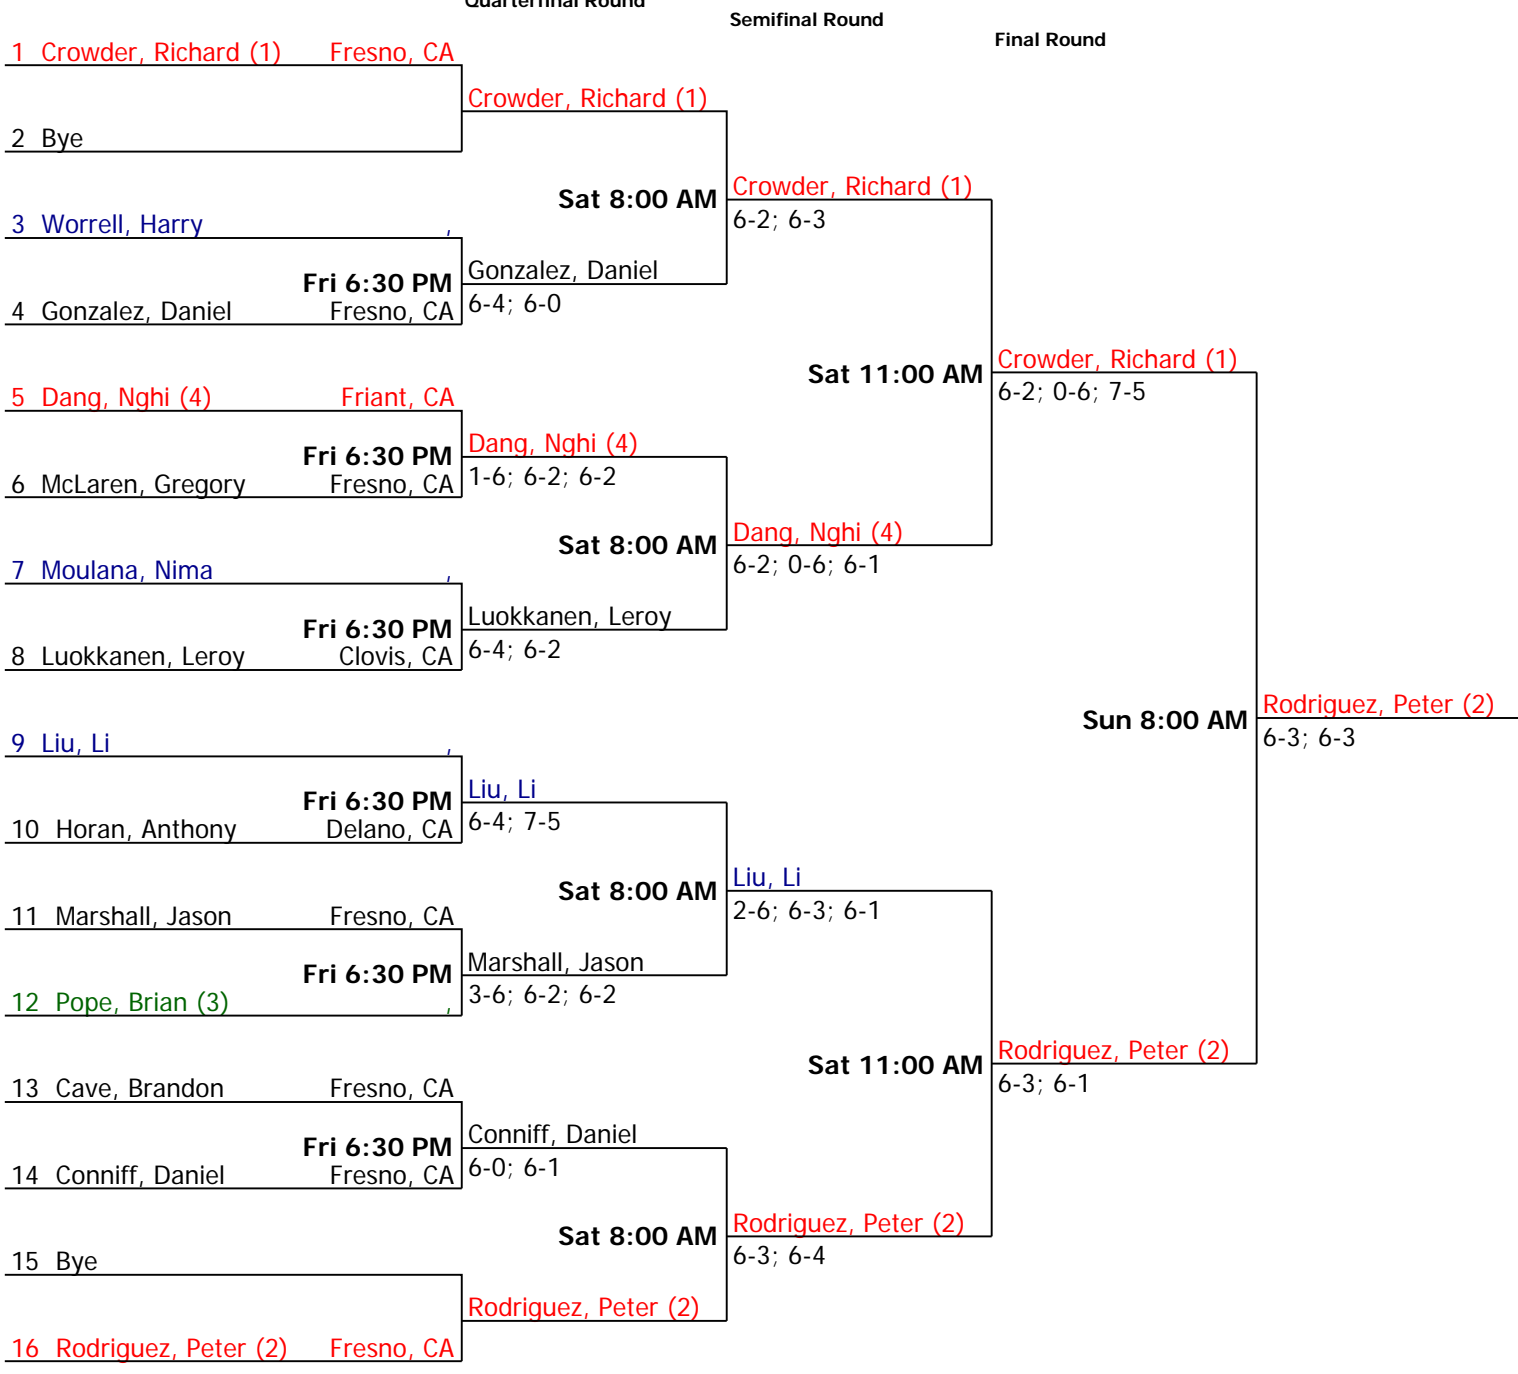

Crop Walk Tournament		Seeded Players			
	NTRP Men's 3.5 Singles	1. Crowder, R.			
City/State: ,	Section:	2. Rodriguez, P.			
Director:	Referee:	3. Pope, Brian			
Phone:	Date:	4. Dang, Nghi			
					Winner: Rodriguez, Peter

Round of 16

Referee's Signature