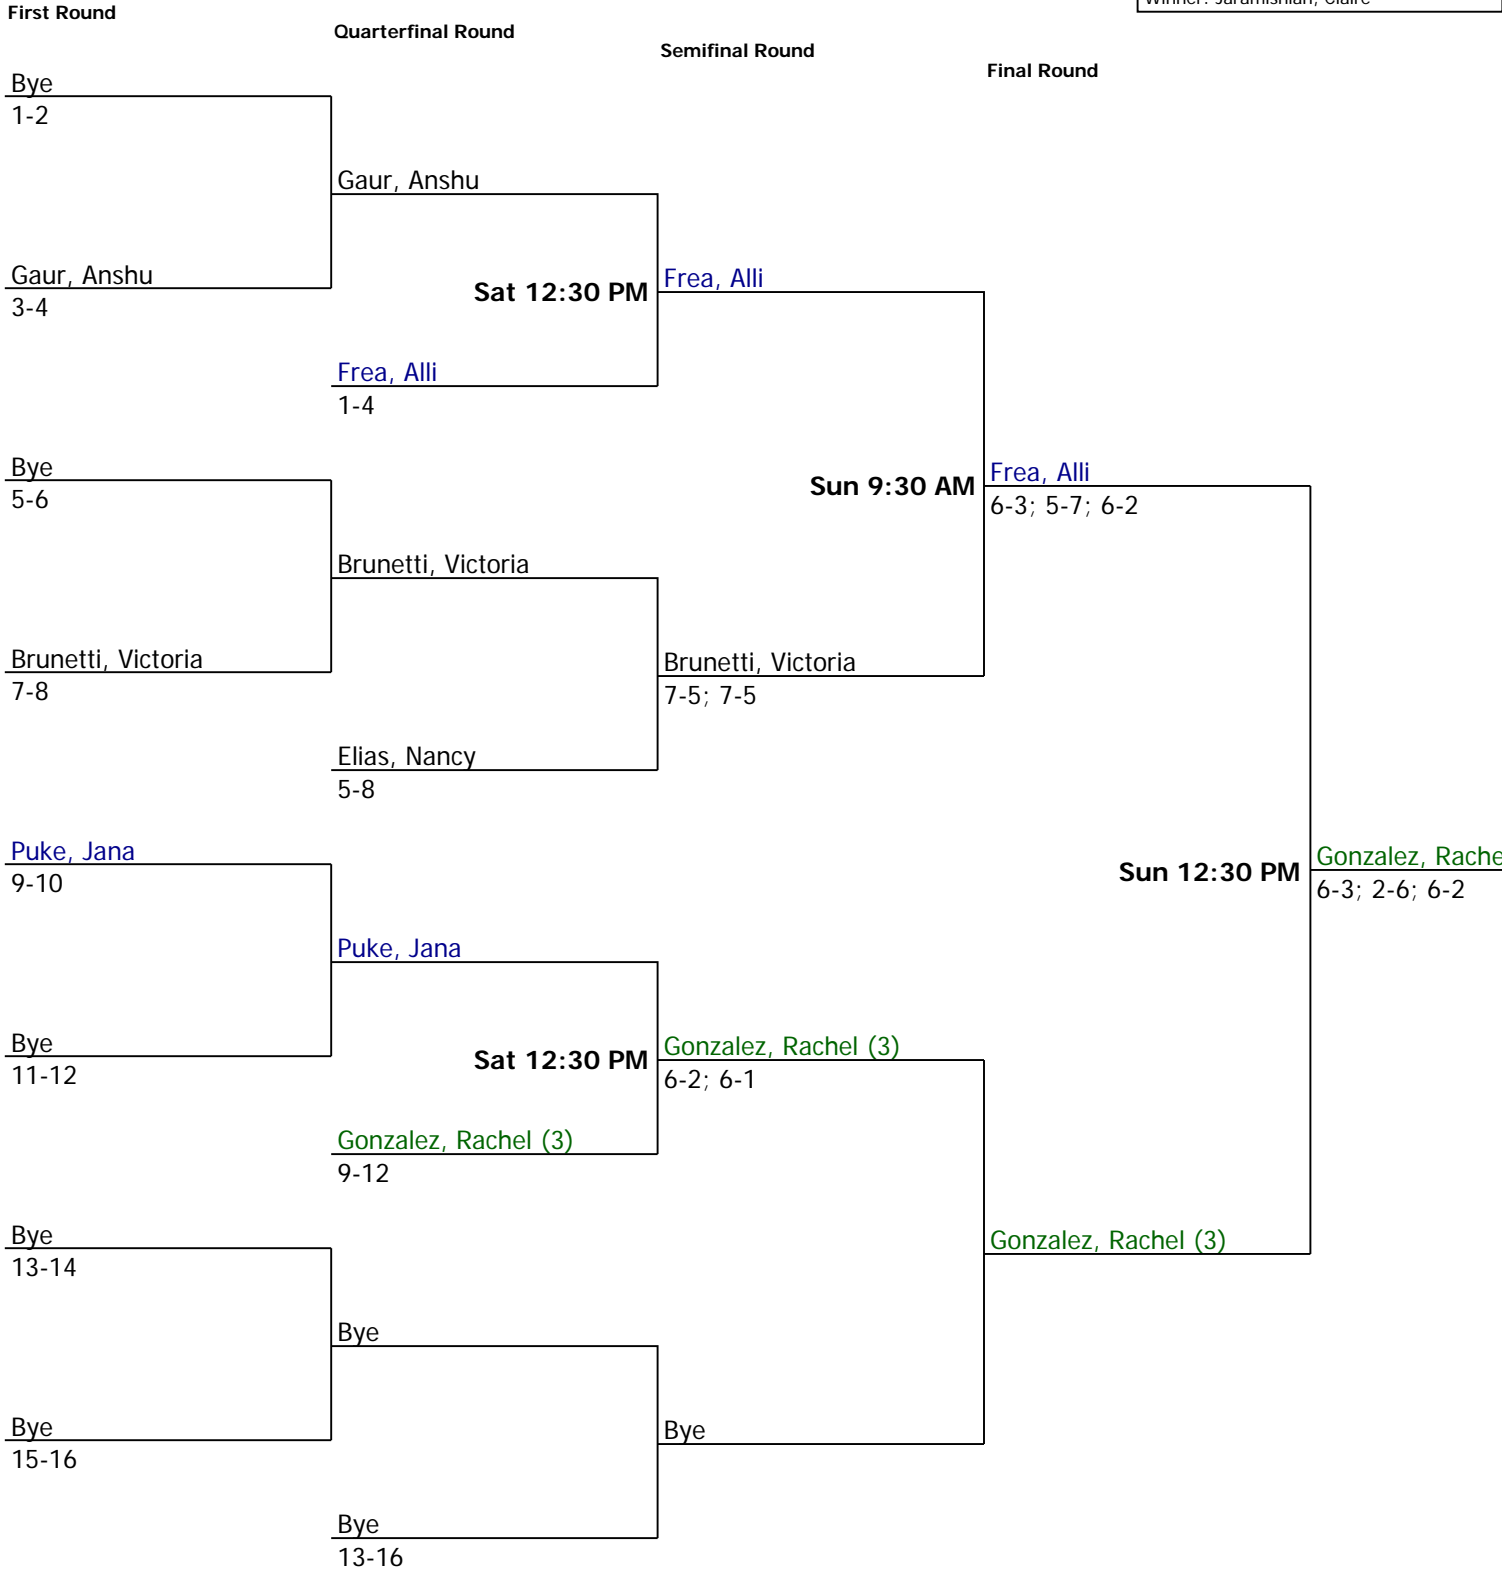

Winner: Jaramishian, Claire

Referee's Signature

<b>Crop Walk Tournament</b>		<b>Seeded Players</b>			
	NTRP Men's 3.5 Doubles	1. Gonzalez - Rod...			
City/State: ,	Section:				
Director:	Referee:				
Phone:	Date:				
					Winner: Gonzalez - Rodriguez