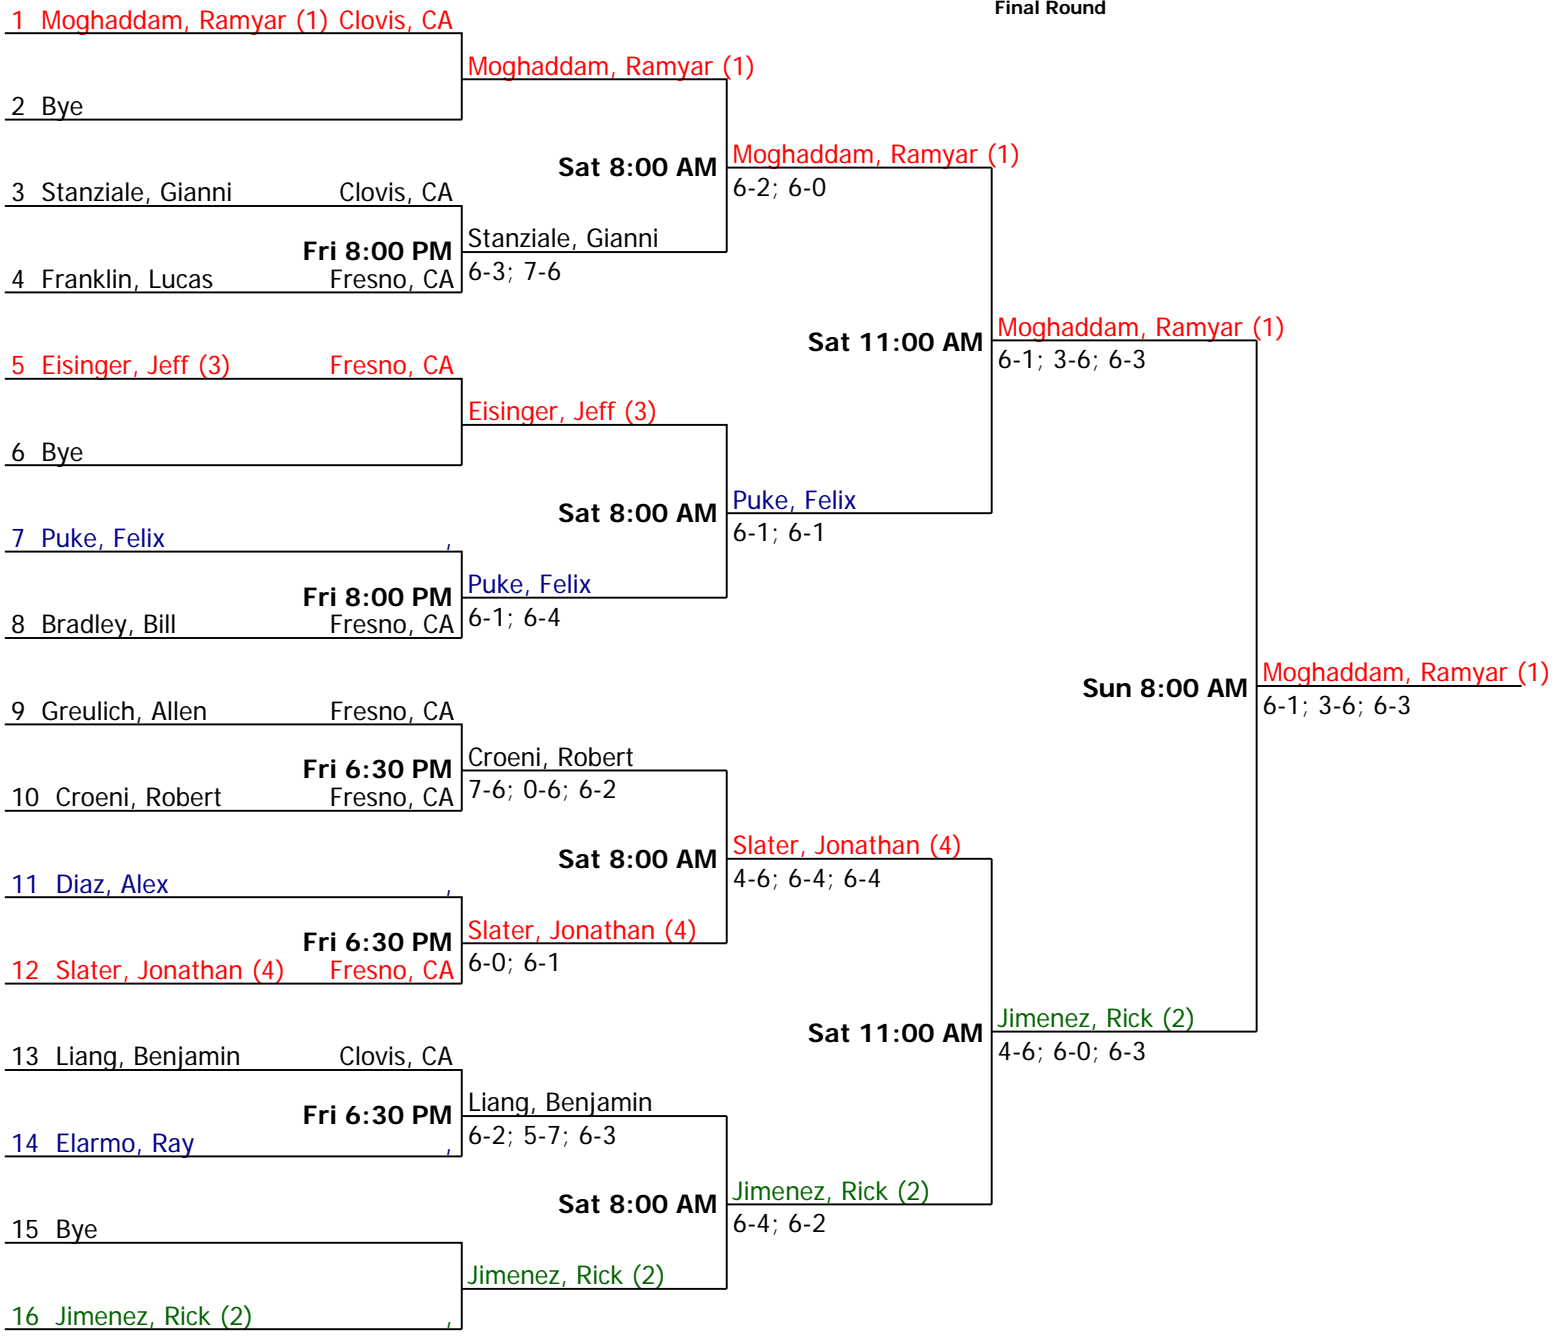

Crop Walk Tournament		Seeded Players			
	NTRP Men's 4.0 Singles	1. Moghaddam, R.			
City/State: ,	Section:	2. Jimenez, Rick			
Director:	Referee:	3. Eisinger, Jeff			
Phone:	Date:	4. Slater, J.			
					Winner: Moghaddam, Ramyar

Round of 16

Quarterfinal Round

Semifinal Round

Final Round

Referee's Signature