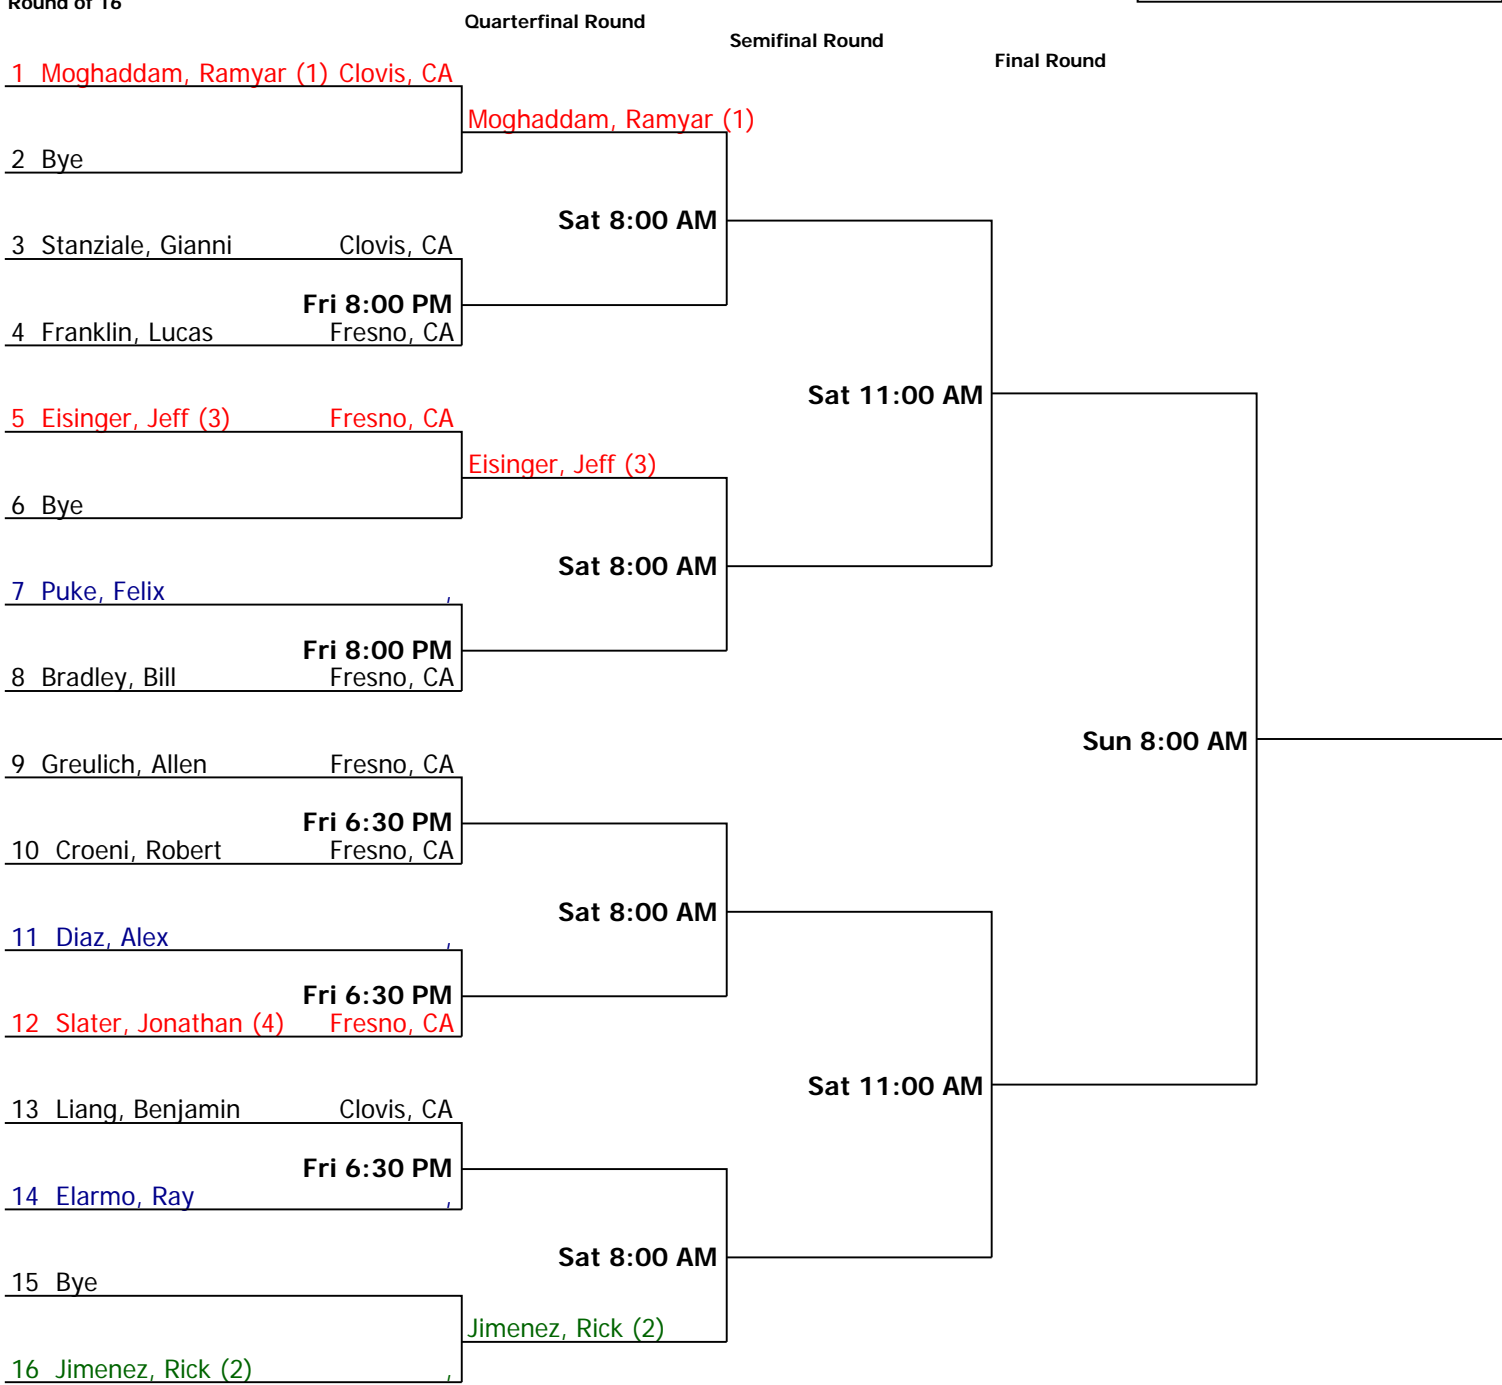

Crop Walk Tournament		Seeded Players			
	NTRP Men's 4.0 Singles	1. Moghaddam, R.			
City/State: ,	Section:	2. Jimenez, Rick			
Director:	Referee:	3. Eisinger, Jeff			
Phone:	Date:	4. Slater, J.			

Round of 16 Winner:

_____
Referee's Signature