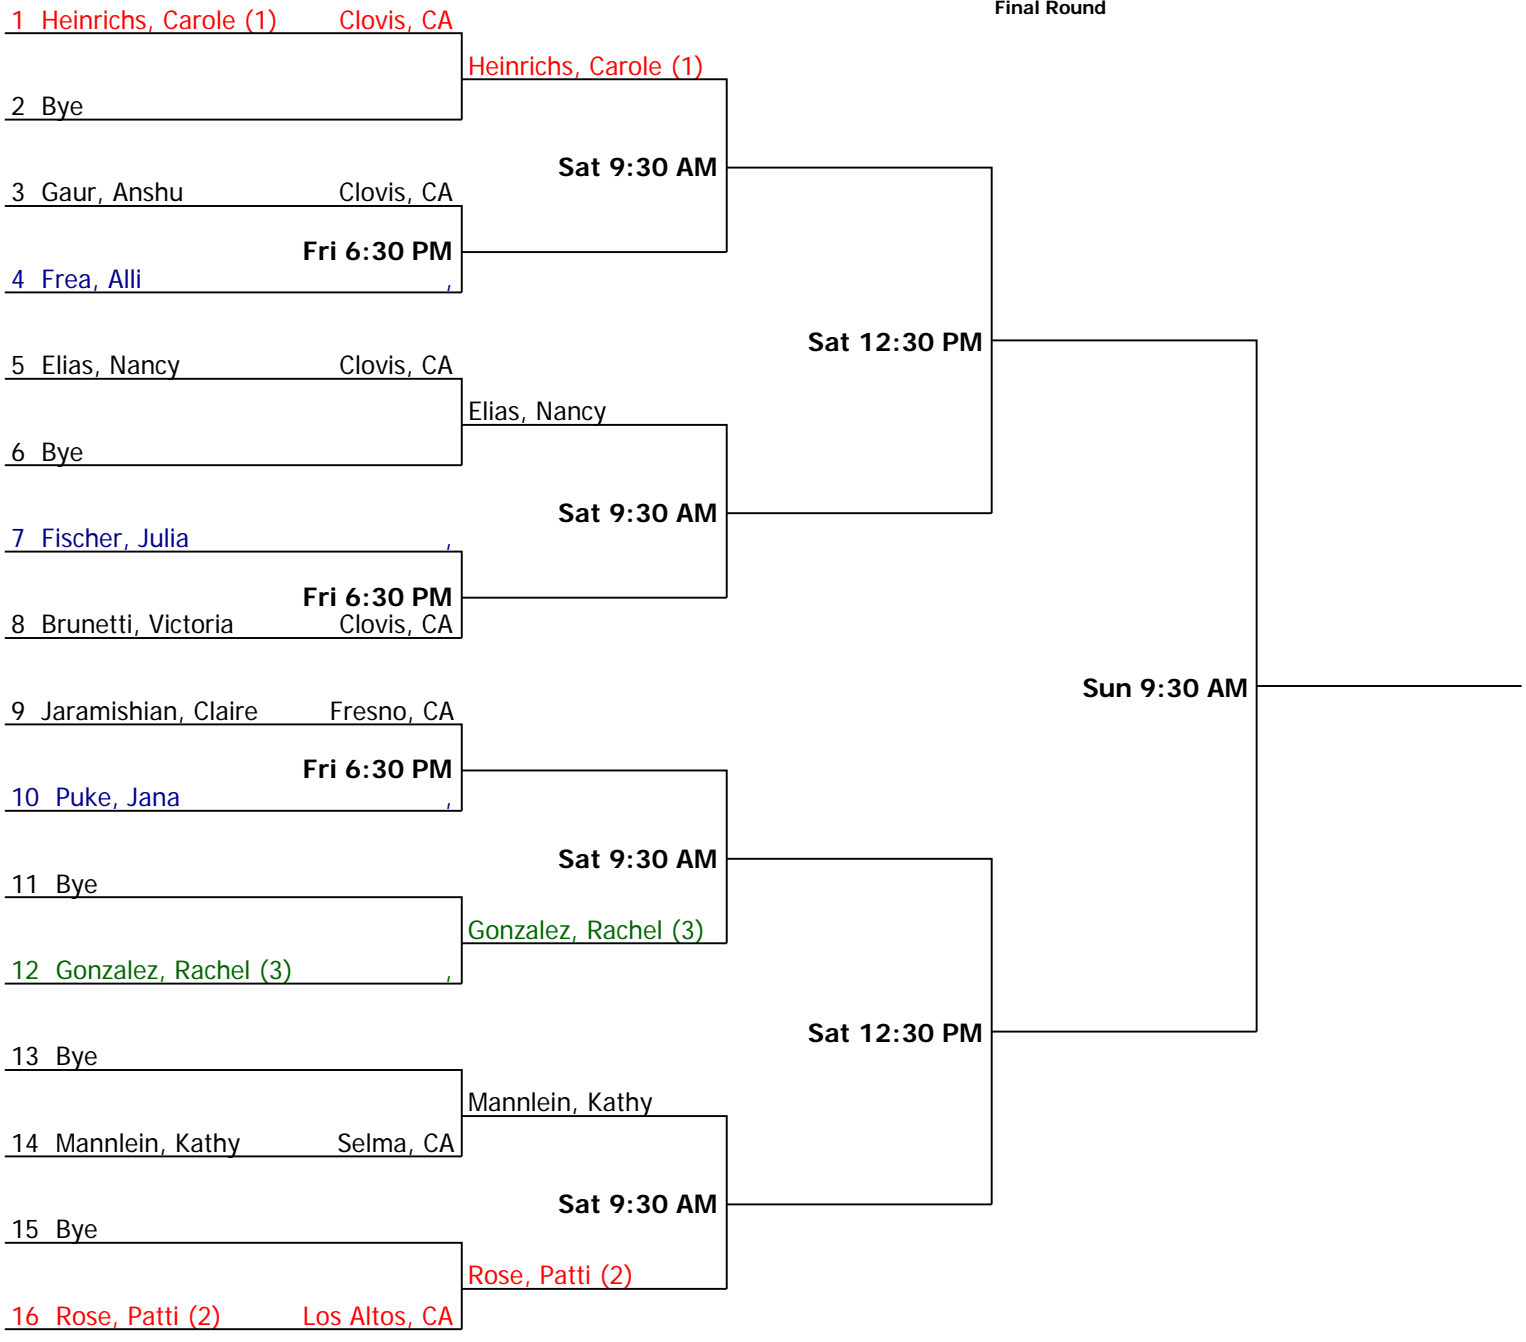

Round of 16

Quarterfinal Round

Semifinal Round

Final Round

Referee's Signature

Crop Walk Tournament		Seeded Players			
	NTRP Men's 3.5 Doubles	1. Gonzalez - Rod...			
City/State: ,	Section:				
Director:	Referee:				
Phone:	Date:				
					Winner: