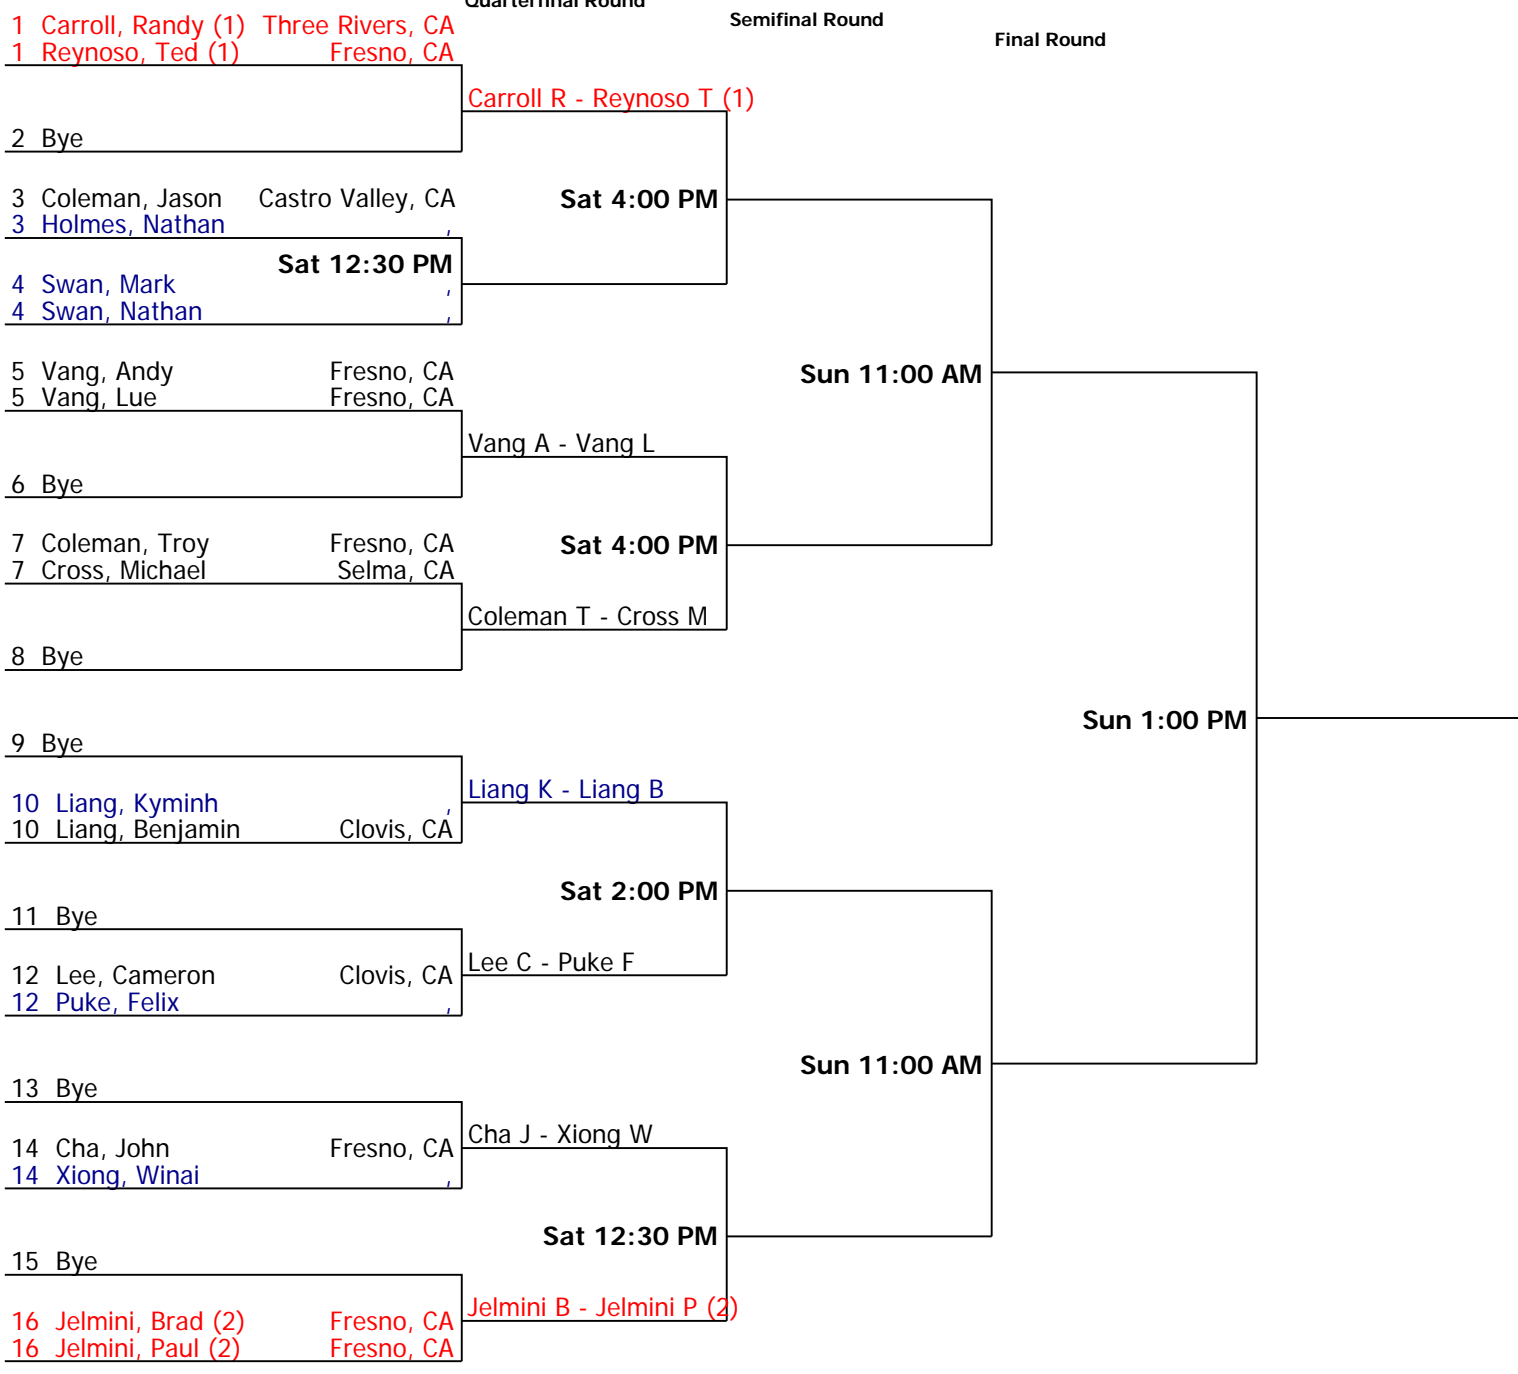

Round of 16

Referee's Signature

Crop Walk Tournament		Seeded Players			
	NTRP Men's 4.5 Doubles	1. Cuadros - Fern...			
City/State: ,	Section:				
Director:	Referee:				
Phone:	Date:				
					Winner:

Semifinal Round