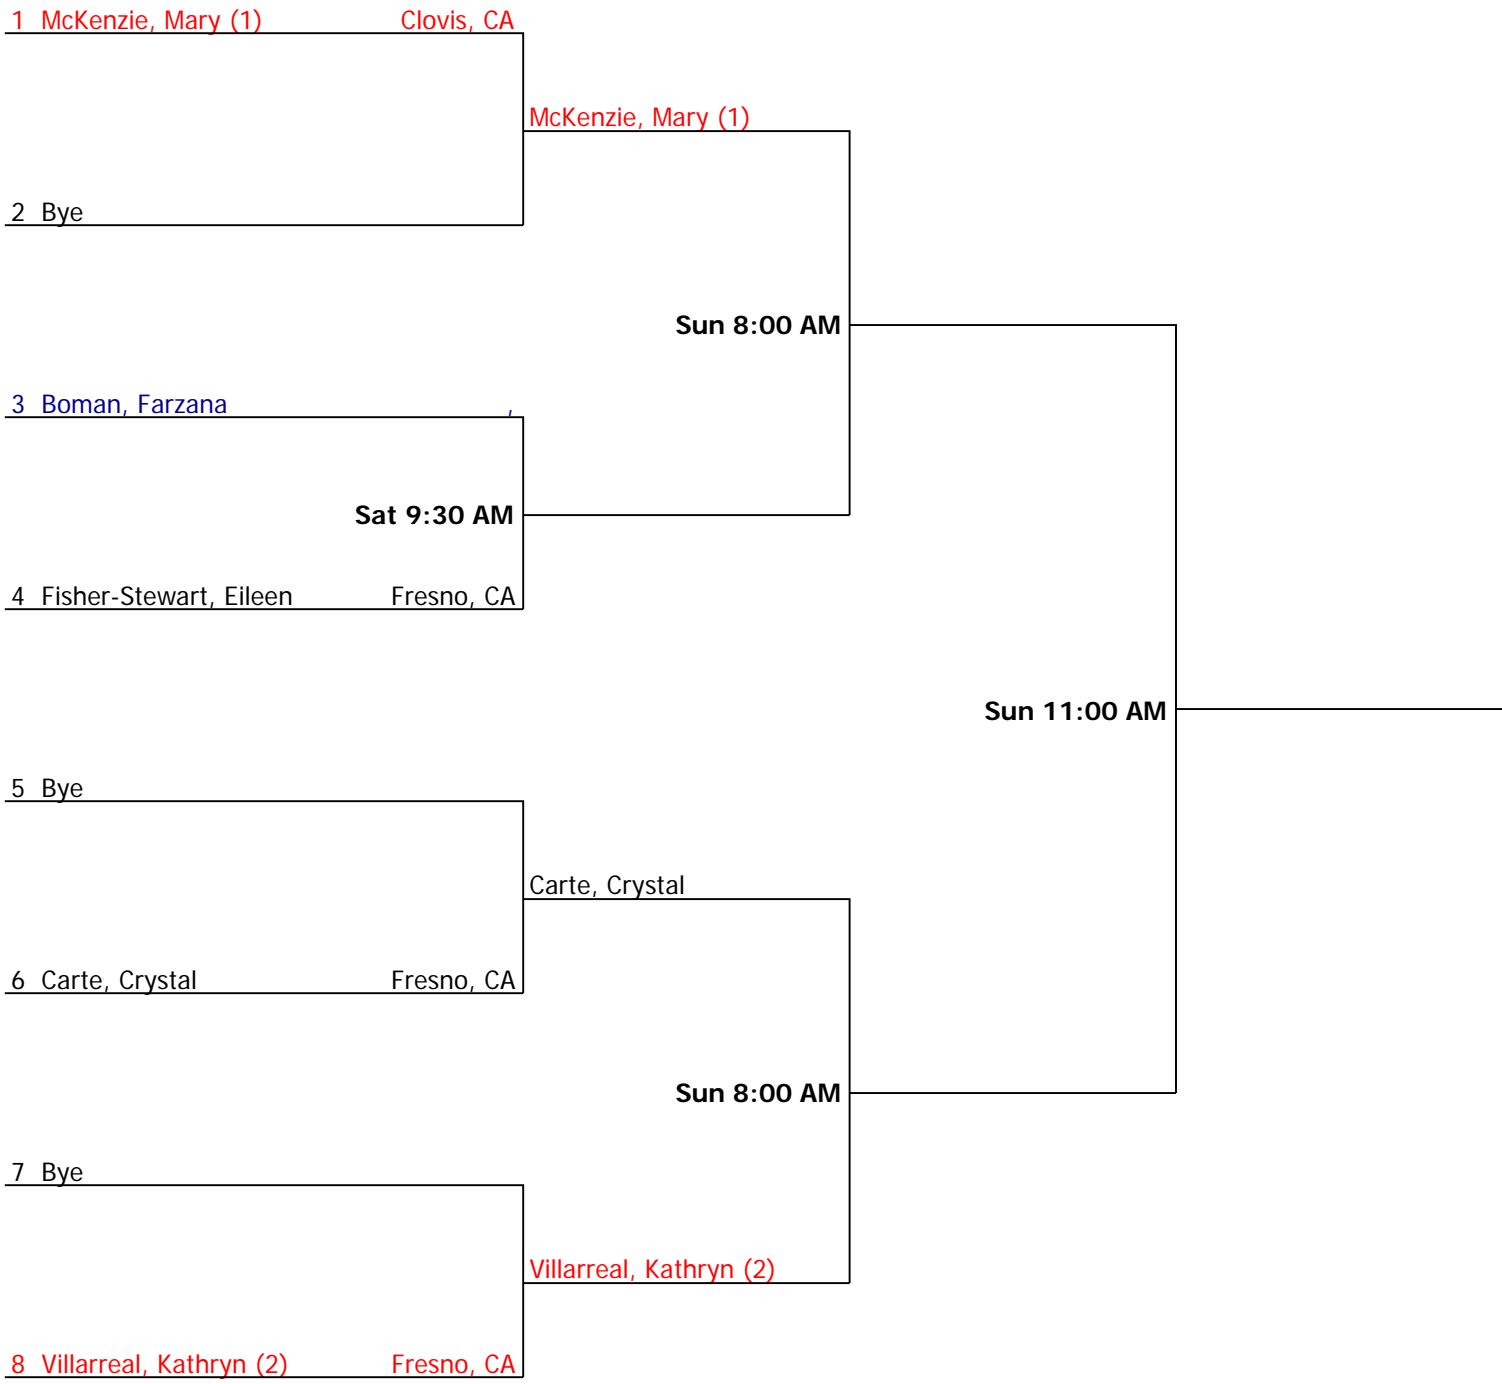

Crop Walk Tournament		Seeded Players			
	NTRP Women's 3.5 Singles	1. McKenzie, Mary			
City/State: ,	Section:	2. Villarreal, K.			
Director:	Referee:				
Phone:	Date:				
					Winner:

Quarterfinal Round

Semifinal Round

Final Round

_____
Referee's Signature