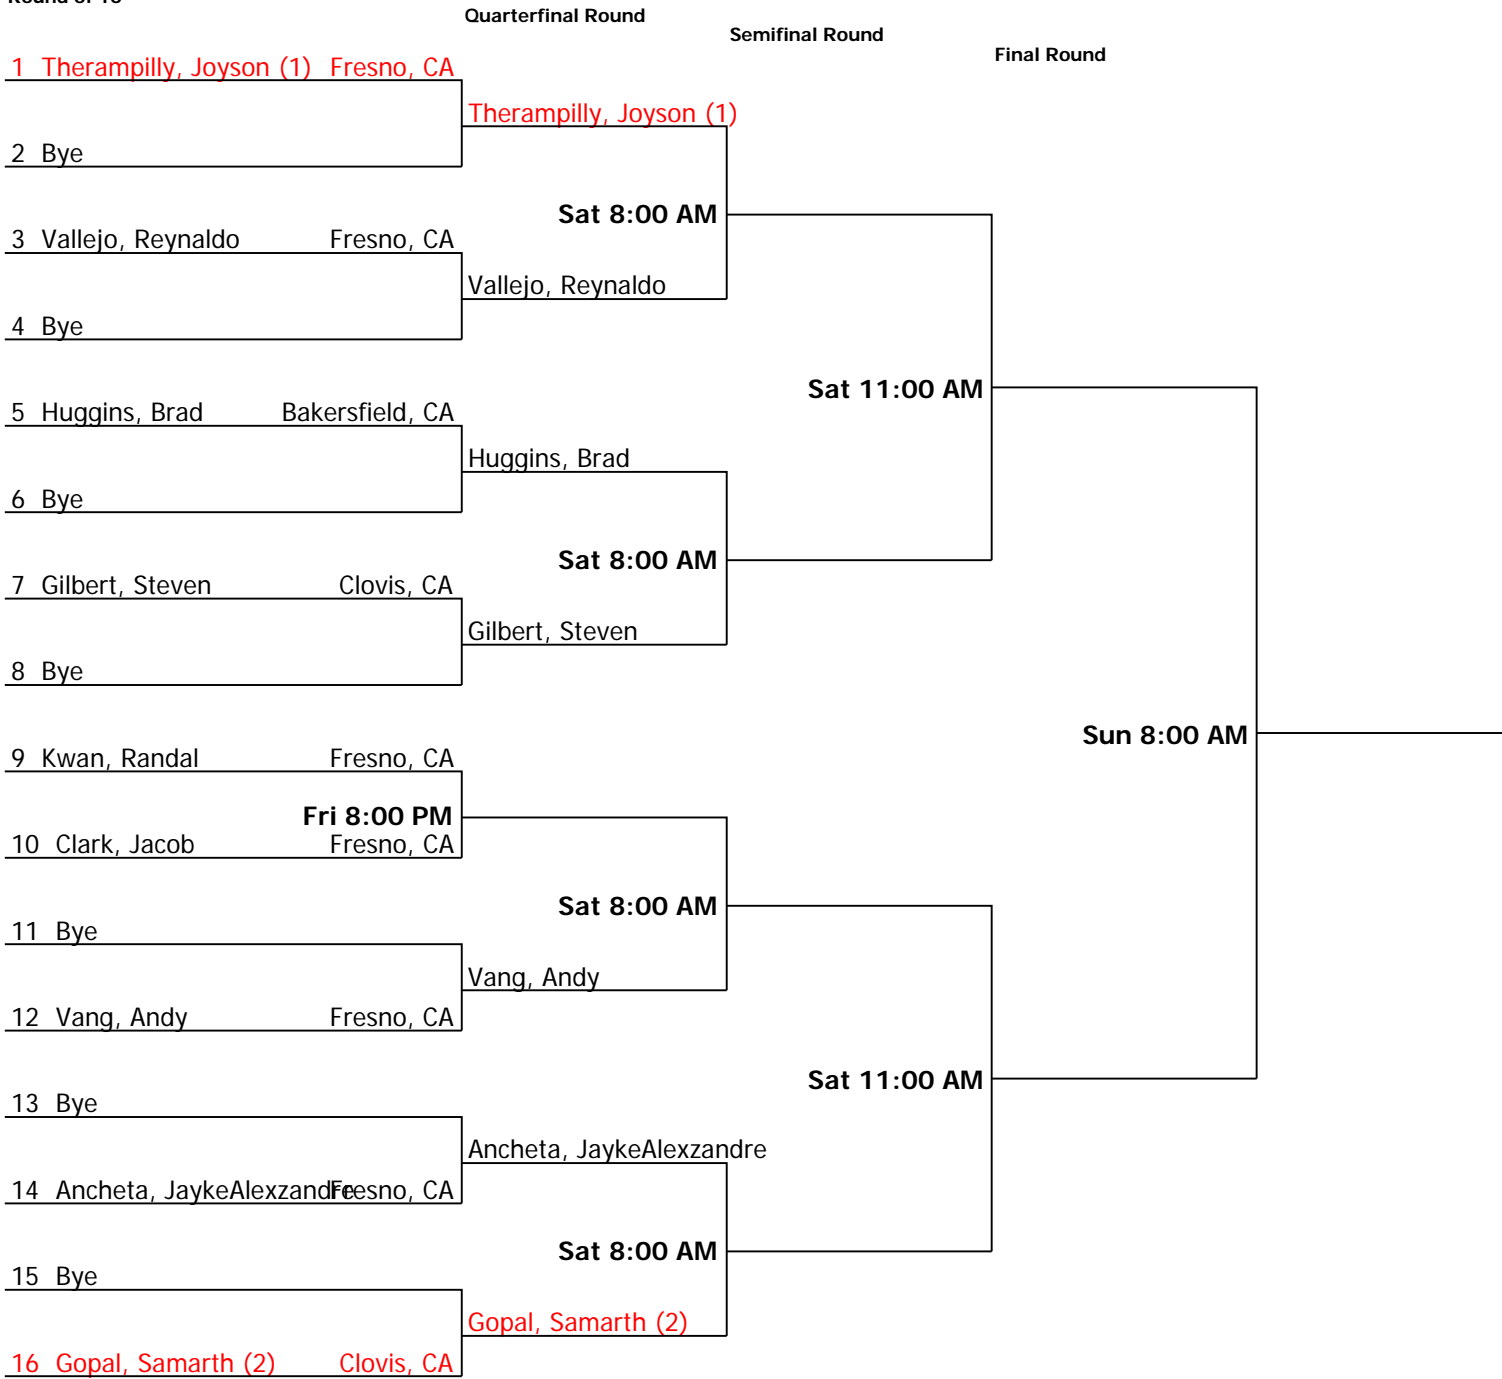

Crop Walk Tournament		Seeded Players			
	NTRP Men's 4.5 Singles	1. Therampilly, J.			
City/State: ,	Section:	2. Gopal, Samarth			
Director:	Referee:				
Phone:	Date:				

Round of 16 Winner:

_____
Referee's Signature