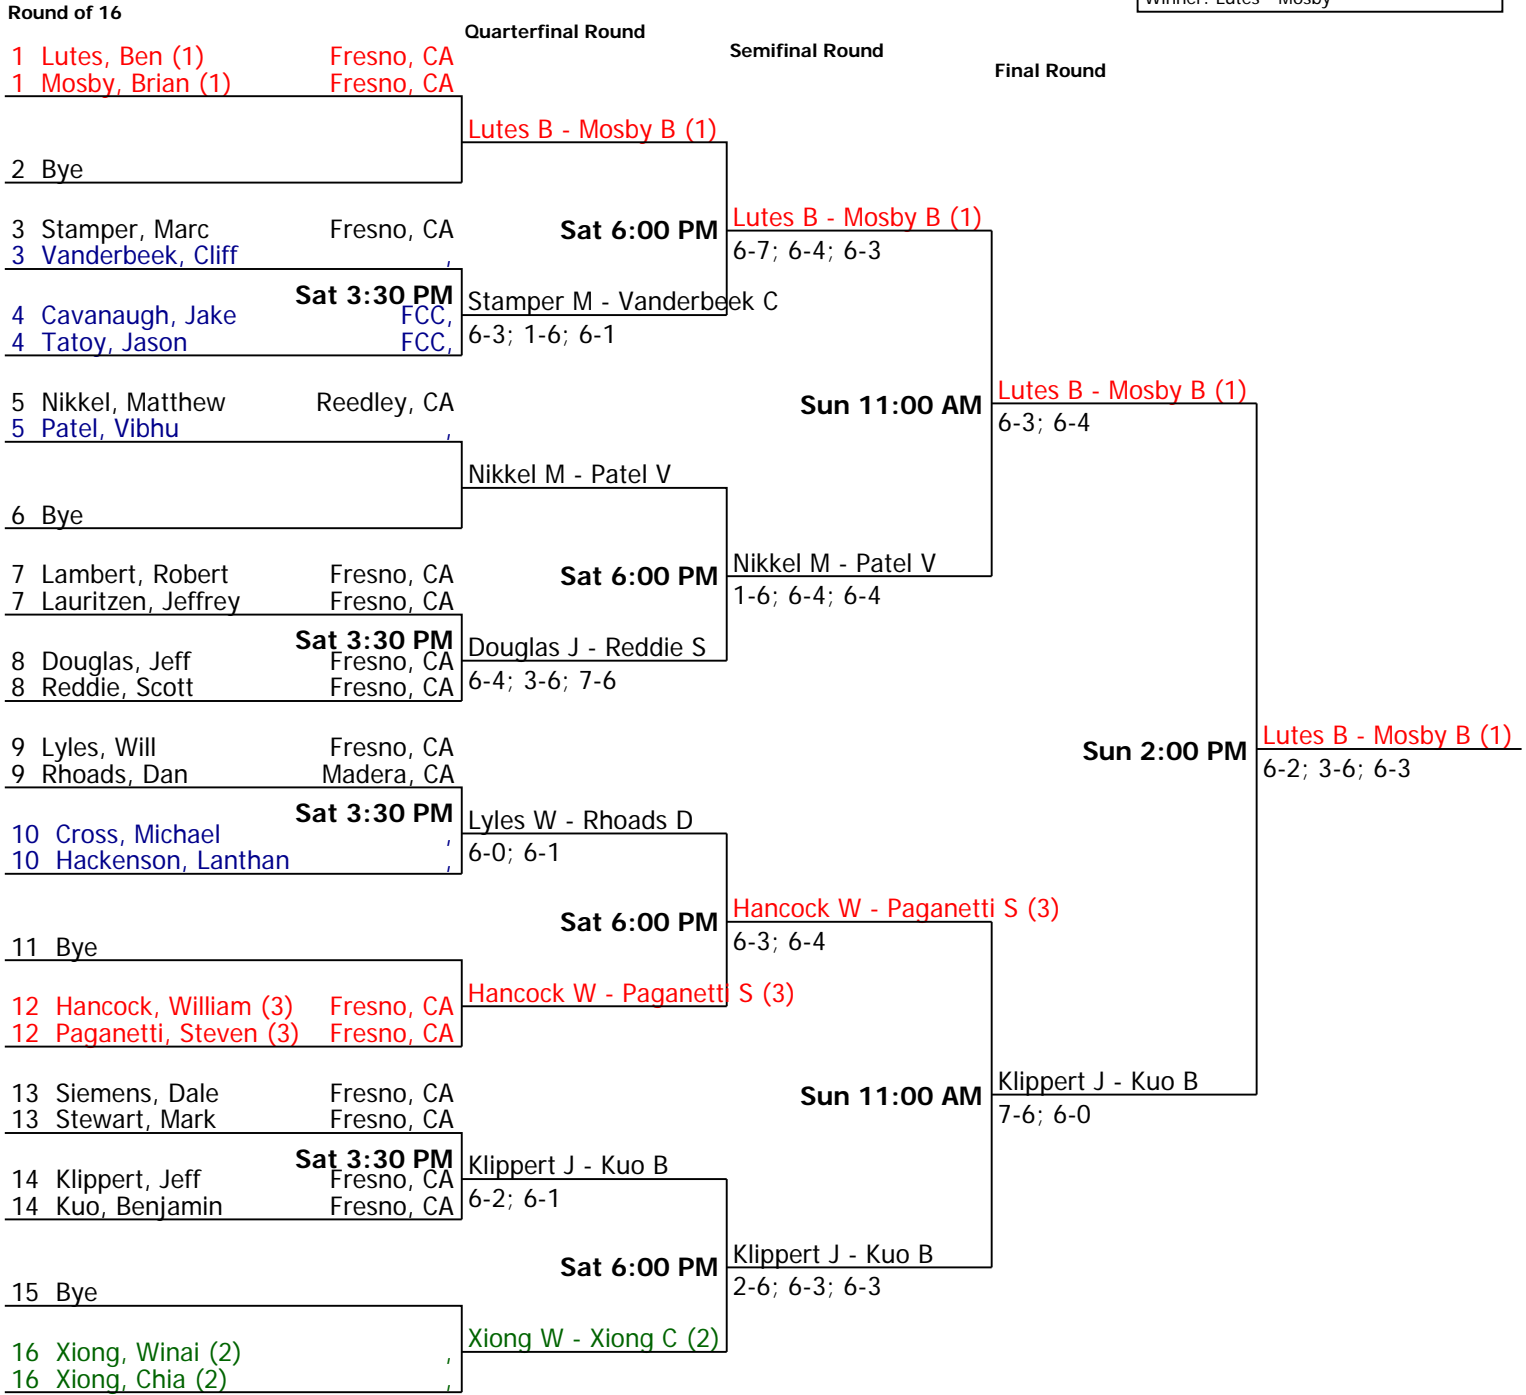

Fig Garden Open		Seeded Players			
	NTRP Men's 4.0 Doubles	1. Lutes - Mosby			
City/State: ,	Section:	2. Xiong - Xiong			
Director: Eric Burley	Referee: Allen Greulich	3. Hancock - Paga...			
Phone:	Date:				
					Winner: Lutes - Mosby

Referee's Signature