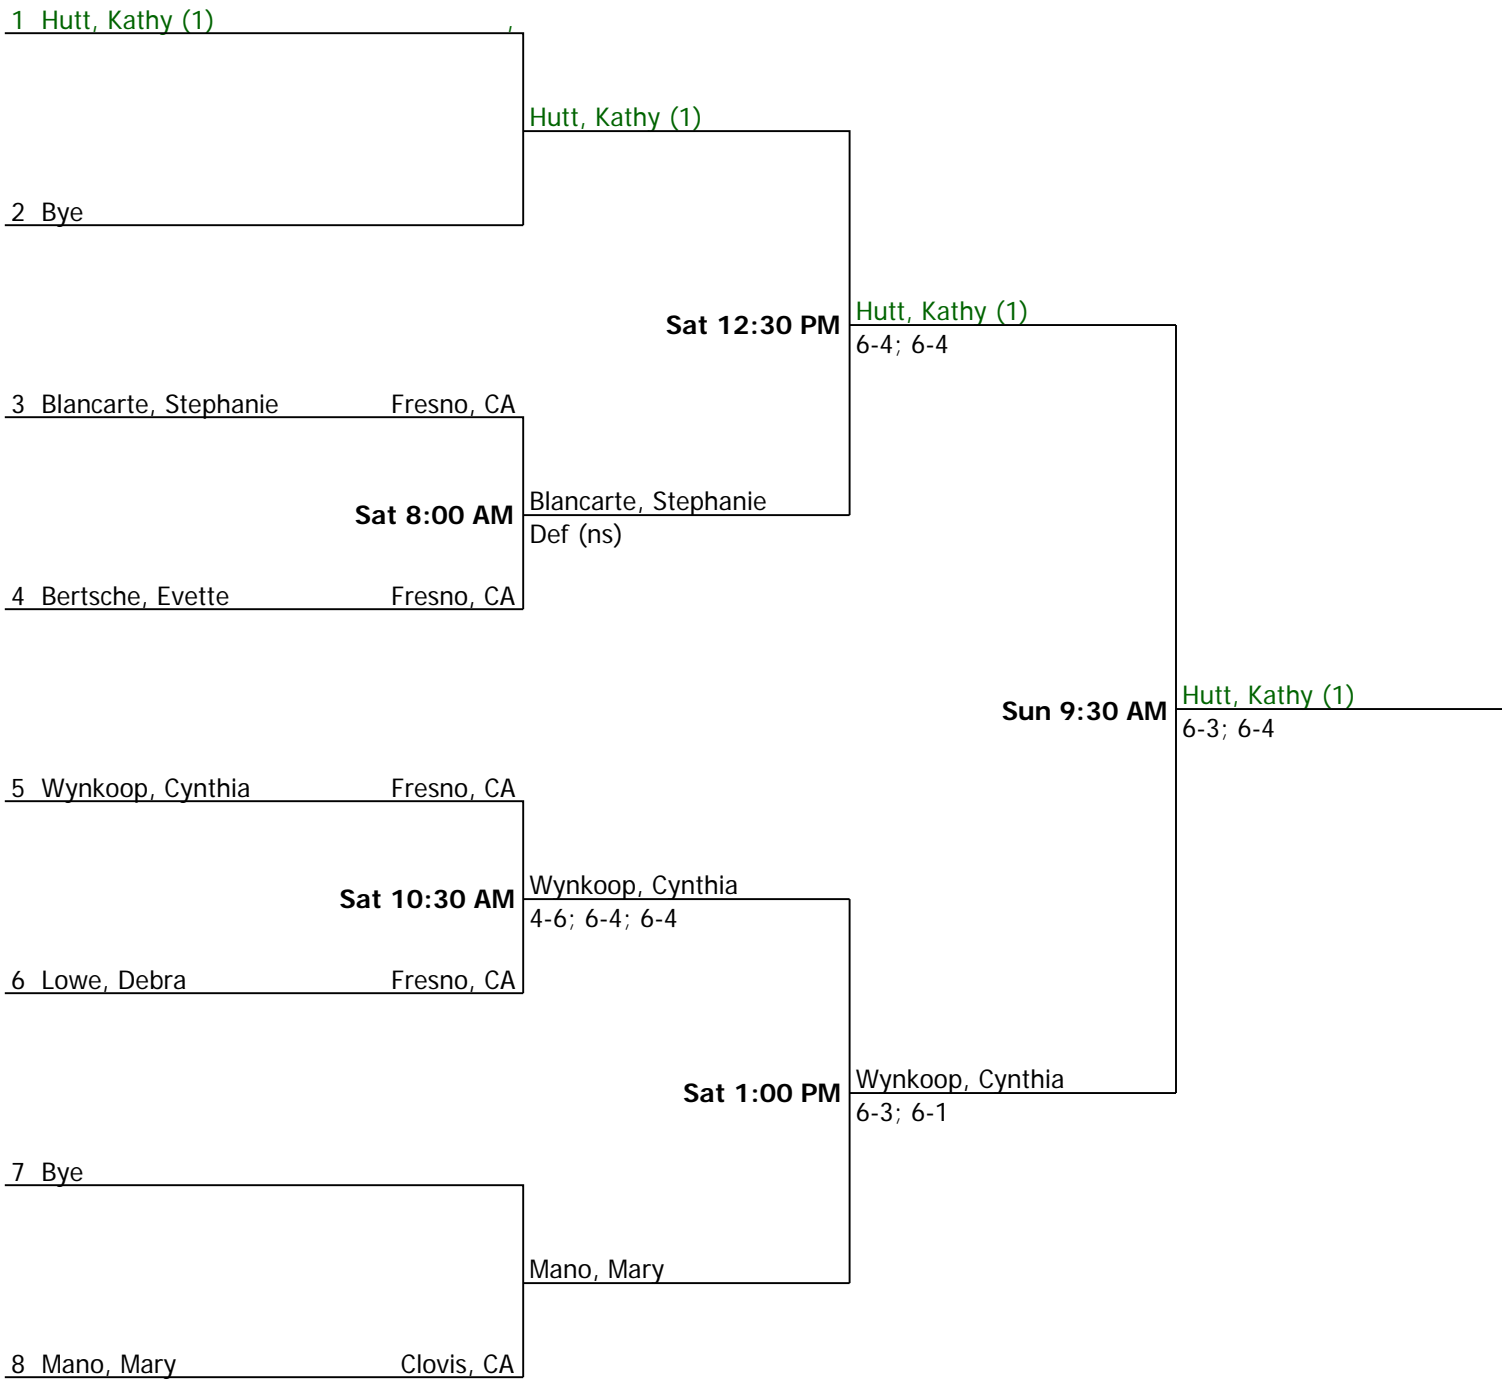

Fig Garden Open		Seeded Players			
	NTRP Women's 3.0 Singles	1. Hutt, Kathy			
City/State: ,	Section:				
Director: Eric Burley	Referee: Allen Greulich				
Phone:	Date:				

Winner: Hutt, Kathy

Quarterfinal Round

Semifinal Round

Final Round

Referee's Signature