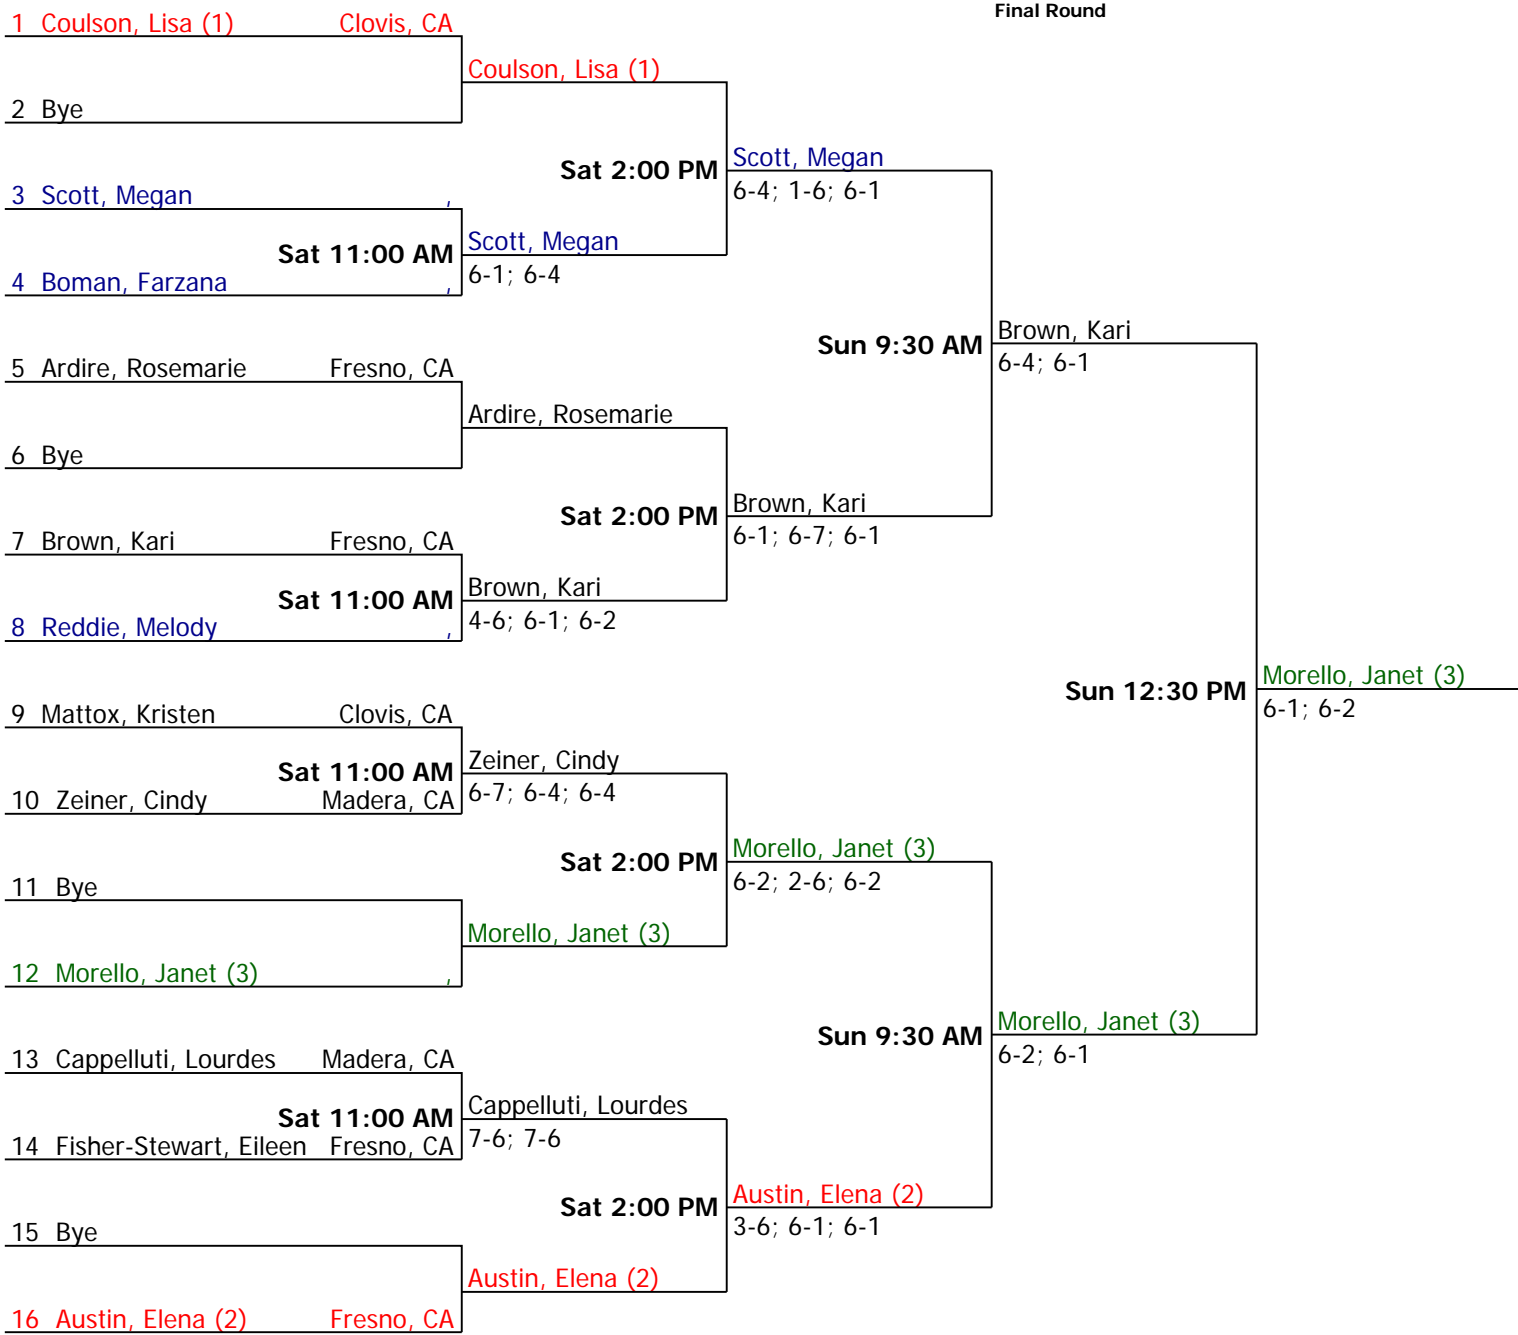

Fig Garden Open		Seeded Players			
	NTRP Women's 3.5 Singles	1. Coulson, Lisa			
City/State: ,	Section:	2. Austin, Elena			
Director: Eric Burley	Referee: Allen Greulich	3. Morello, Janet			
Phone:	Date:				
					Winner: Morello, Janet

Round of 16

Quarterfinal Round

Semifinal Round

Final Round

Referee's Signature