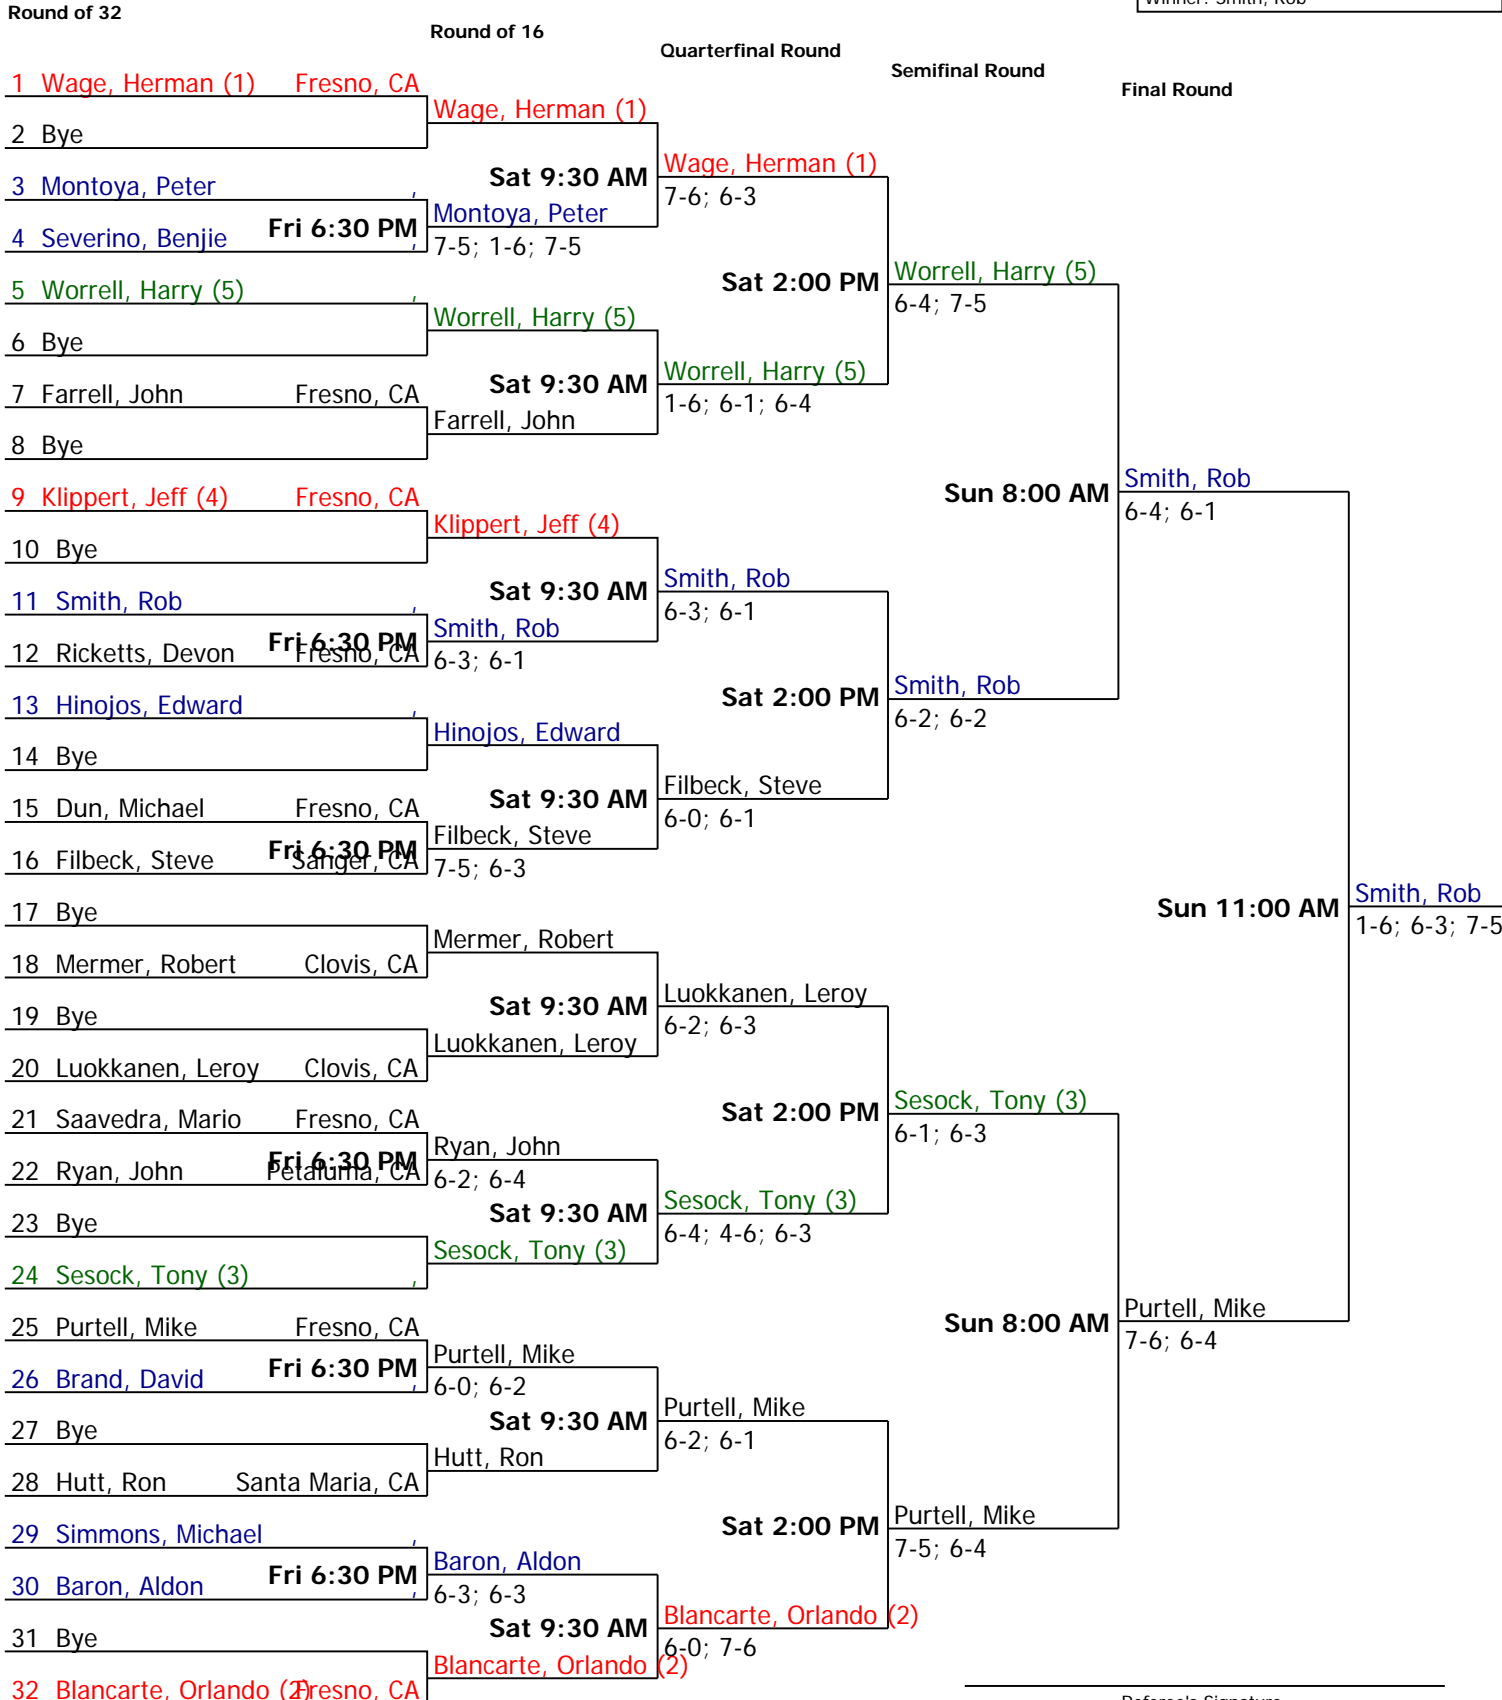

Fig Garden Open		Seeded Players			
	NTRP Men's 3.5 Singles	1. Wage, Herman	5. Worrell, Harry		
City/State: ,	Section:	2. Blancarte, O.			
Director: Eric Burley	Referee: Allen Greulich	3. Sesock, Tony			
Phone:	Date:	4. Klippert, Jeff			
				Winner: Smith, Rob	

Referee's Signature _____