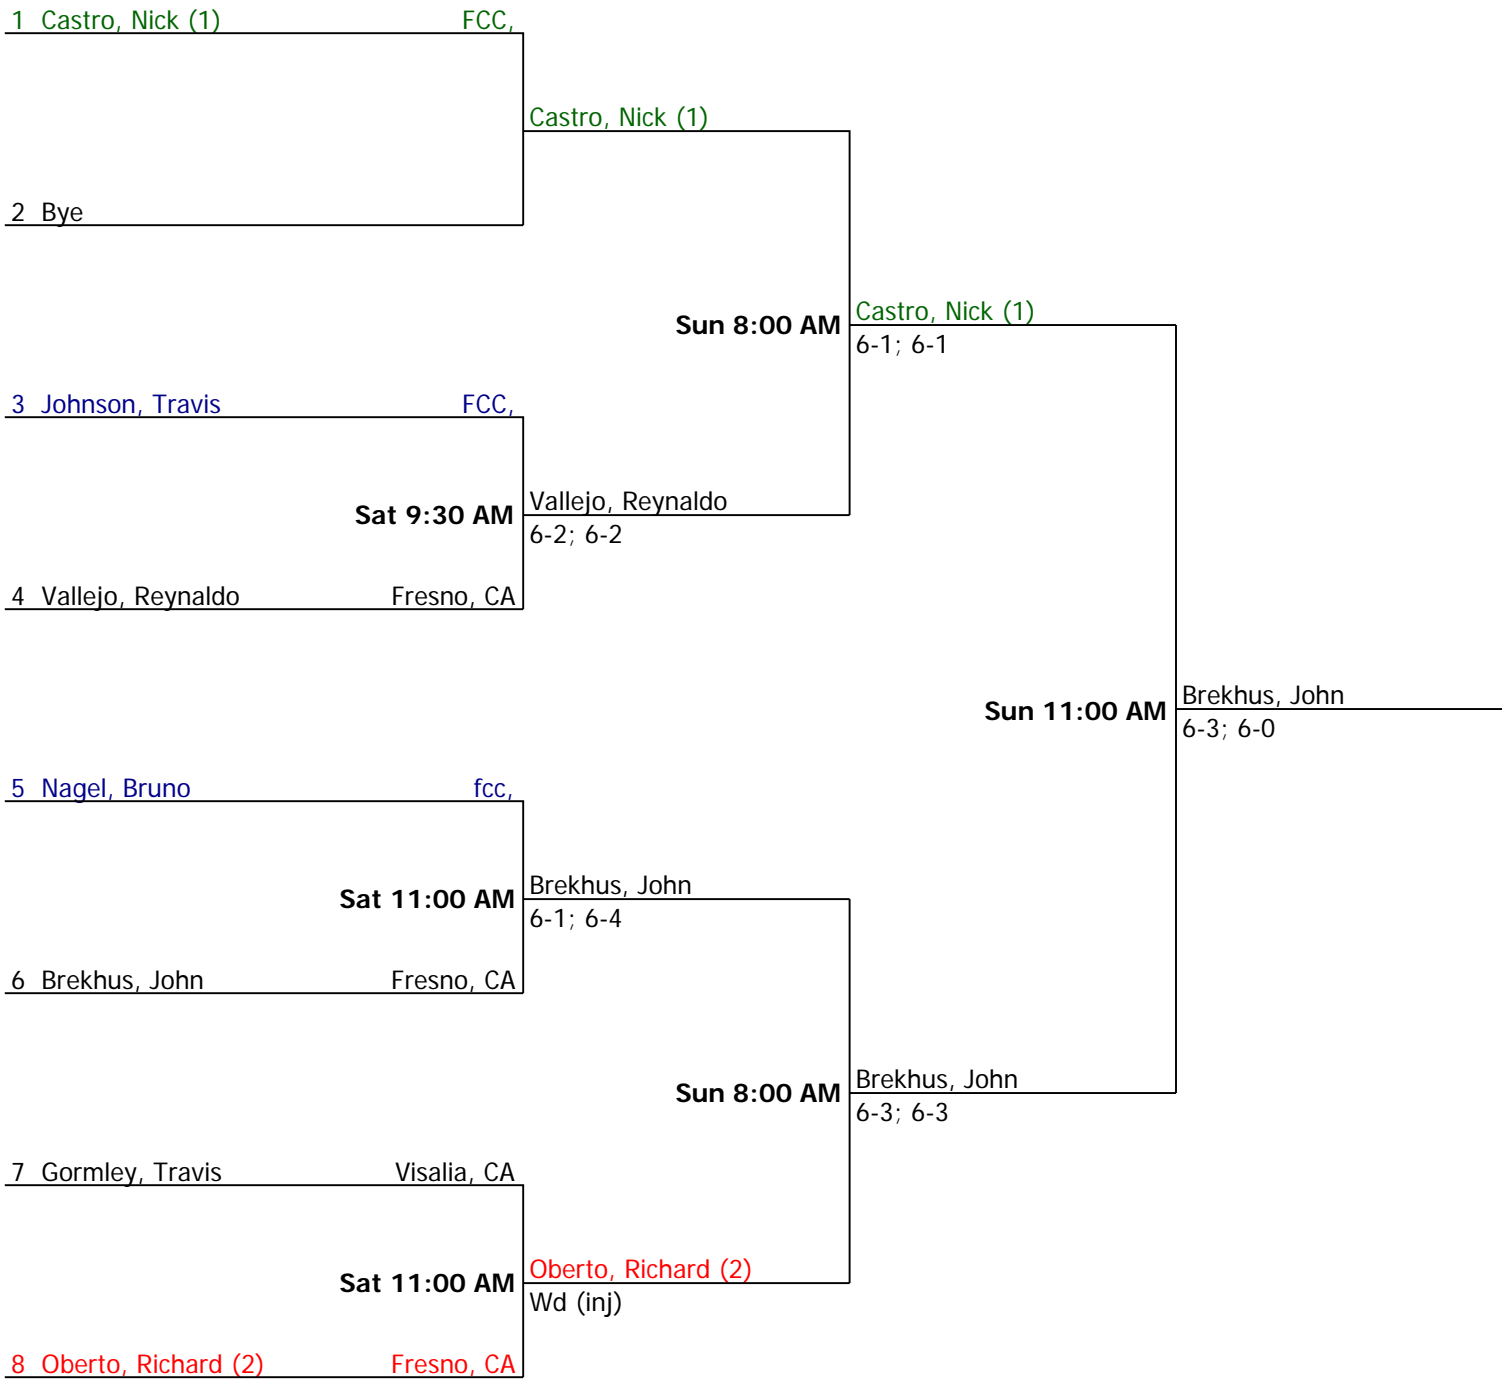

Fig Garden Open		Seeded Players			
	NTRP Men's 5.0 Singles	1. Castro, Nick			
City/State: ,	Section:	2. Oberto, Richard			
Director: Eric Burley	Referee: Allen Greulich				
Phone:	Date:				
					Winner: Brekhus, John

Quarterfinal Round

Semifinal Round

Final Round

Referee's Signature