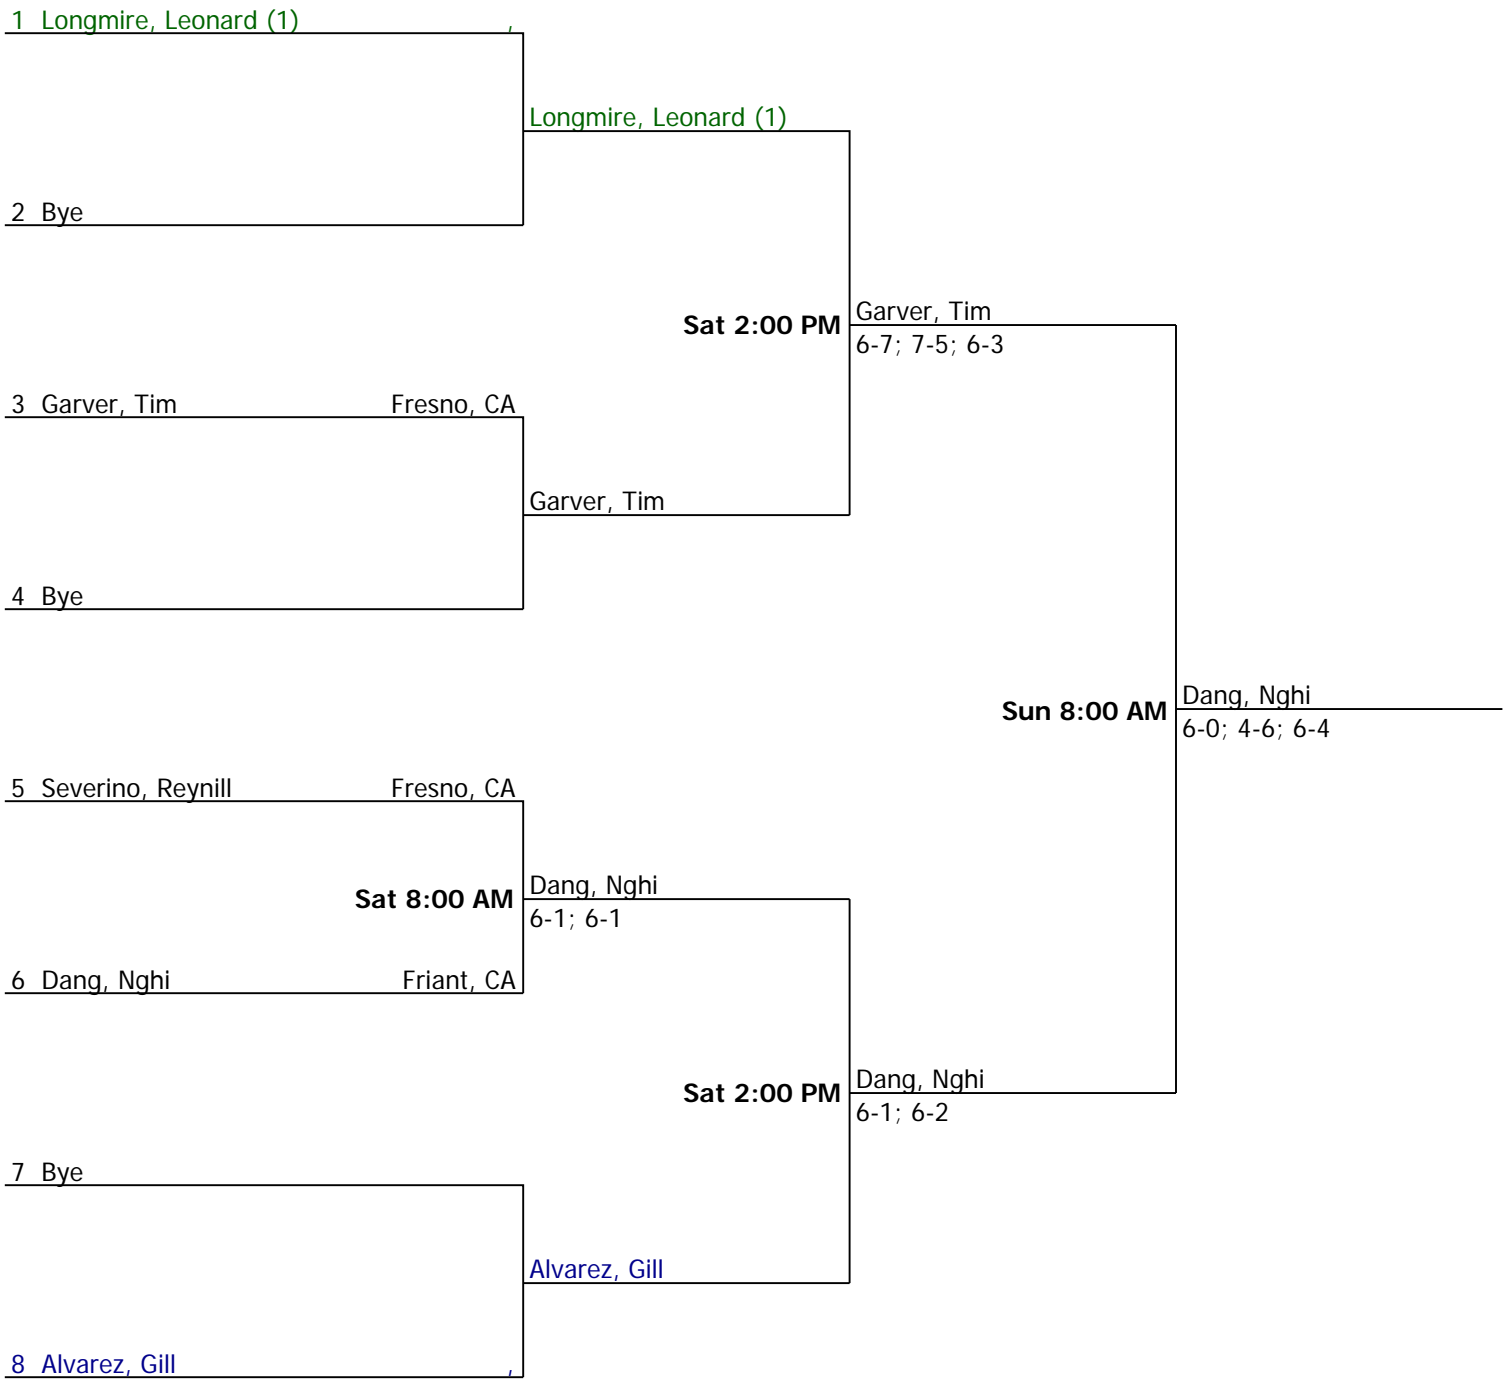

Fig Garden Open		Seeded Players			
	NTRP Men's 3.0 Singles	1. Longmire, L.			
City/State: ,	Section:				
Director: Eric Burley	Referee: Allen Greulich				
Phone:	Date:				
					Winner: Dang, Nghi

Quarterfinal Round

Semifinal Round

Final Round

_____
Referee's Signature