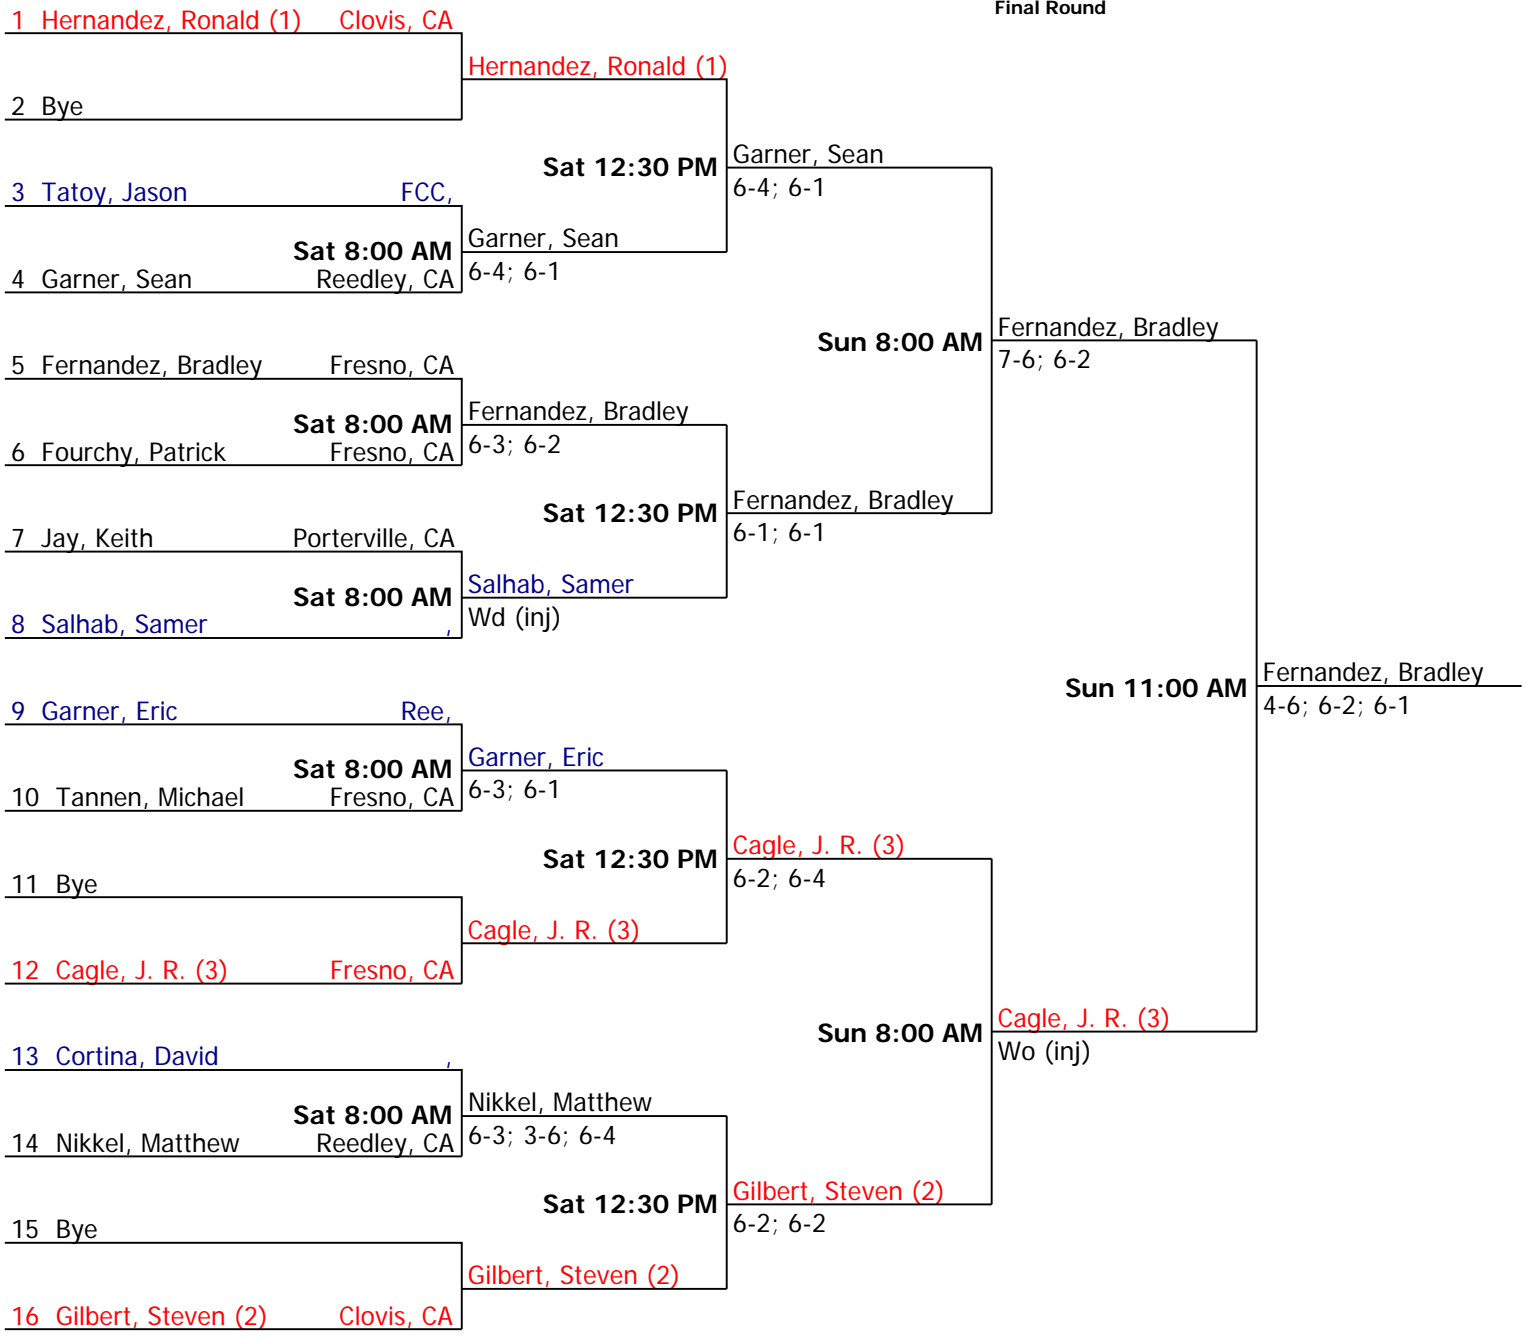

Fig Garden Open		Seeded Players			
	NTRP Men's 4.5 Singles	1. Hernandez, R.			
City/State: ,	Section:	2. Gilbert, Steven			
Director: Eric Burley	Referee: Allen Greulich	3. Cagle, J. R.			
Phone:	Date:				
					Winner: Fernandez, Bradley

Round of 16

Quarterfinal Round

Semifinal Round

Final Round

Referee's Signature