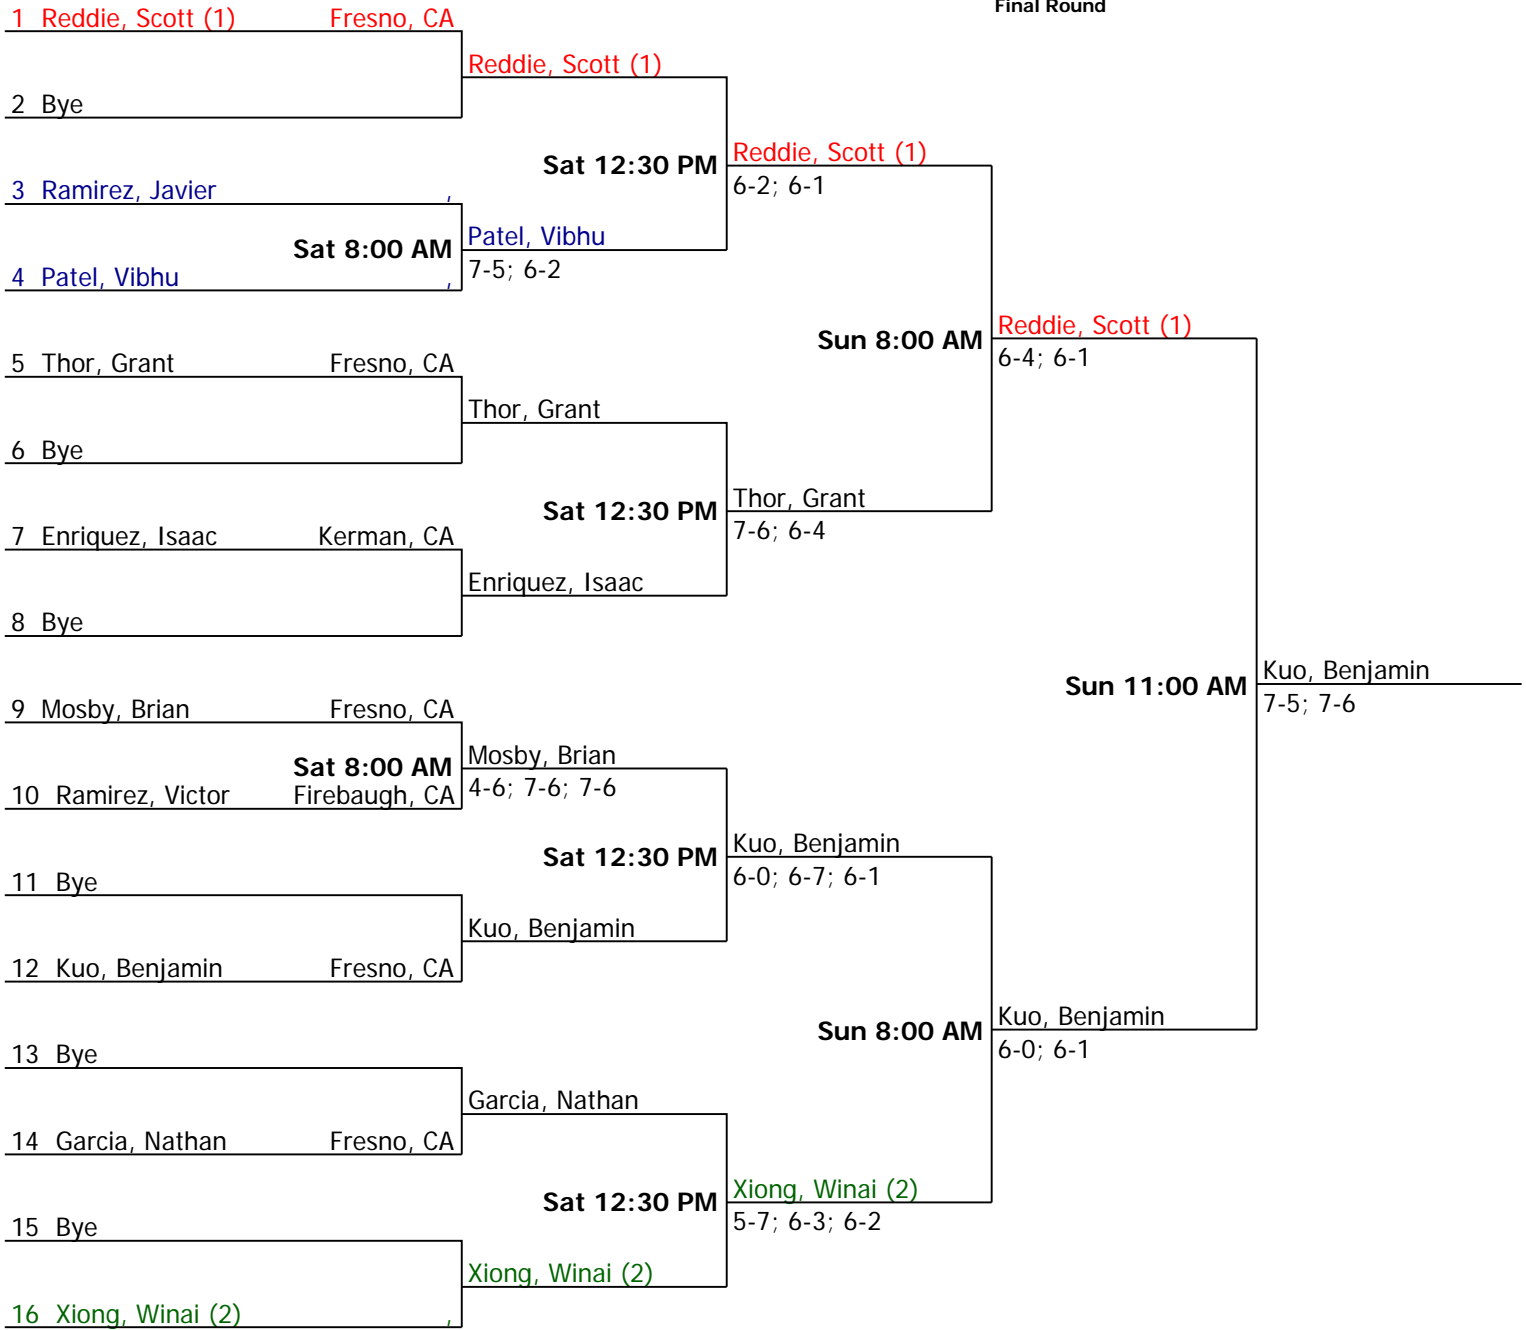

Winner: Kuo, Benjamin

Round of 16

Quarterfinal Round

Semifinal Round

Final Round

Referee's Signature

Fig Garden Open		Seeded Players			
	NTRP Men's 4.5 Singles	1. Hernandez, R.			
City/State: ,	Section:	2. Gilbert, Steven			
Director: Eric Burley	Referee: Allen Greulich	3. Cagle, J. R.			
Phone:	Date:				
					Winner: Fernandez, Bradley