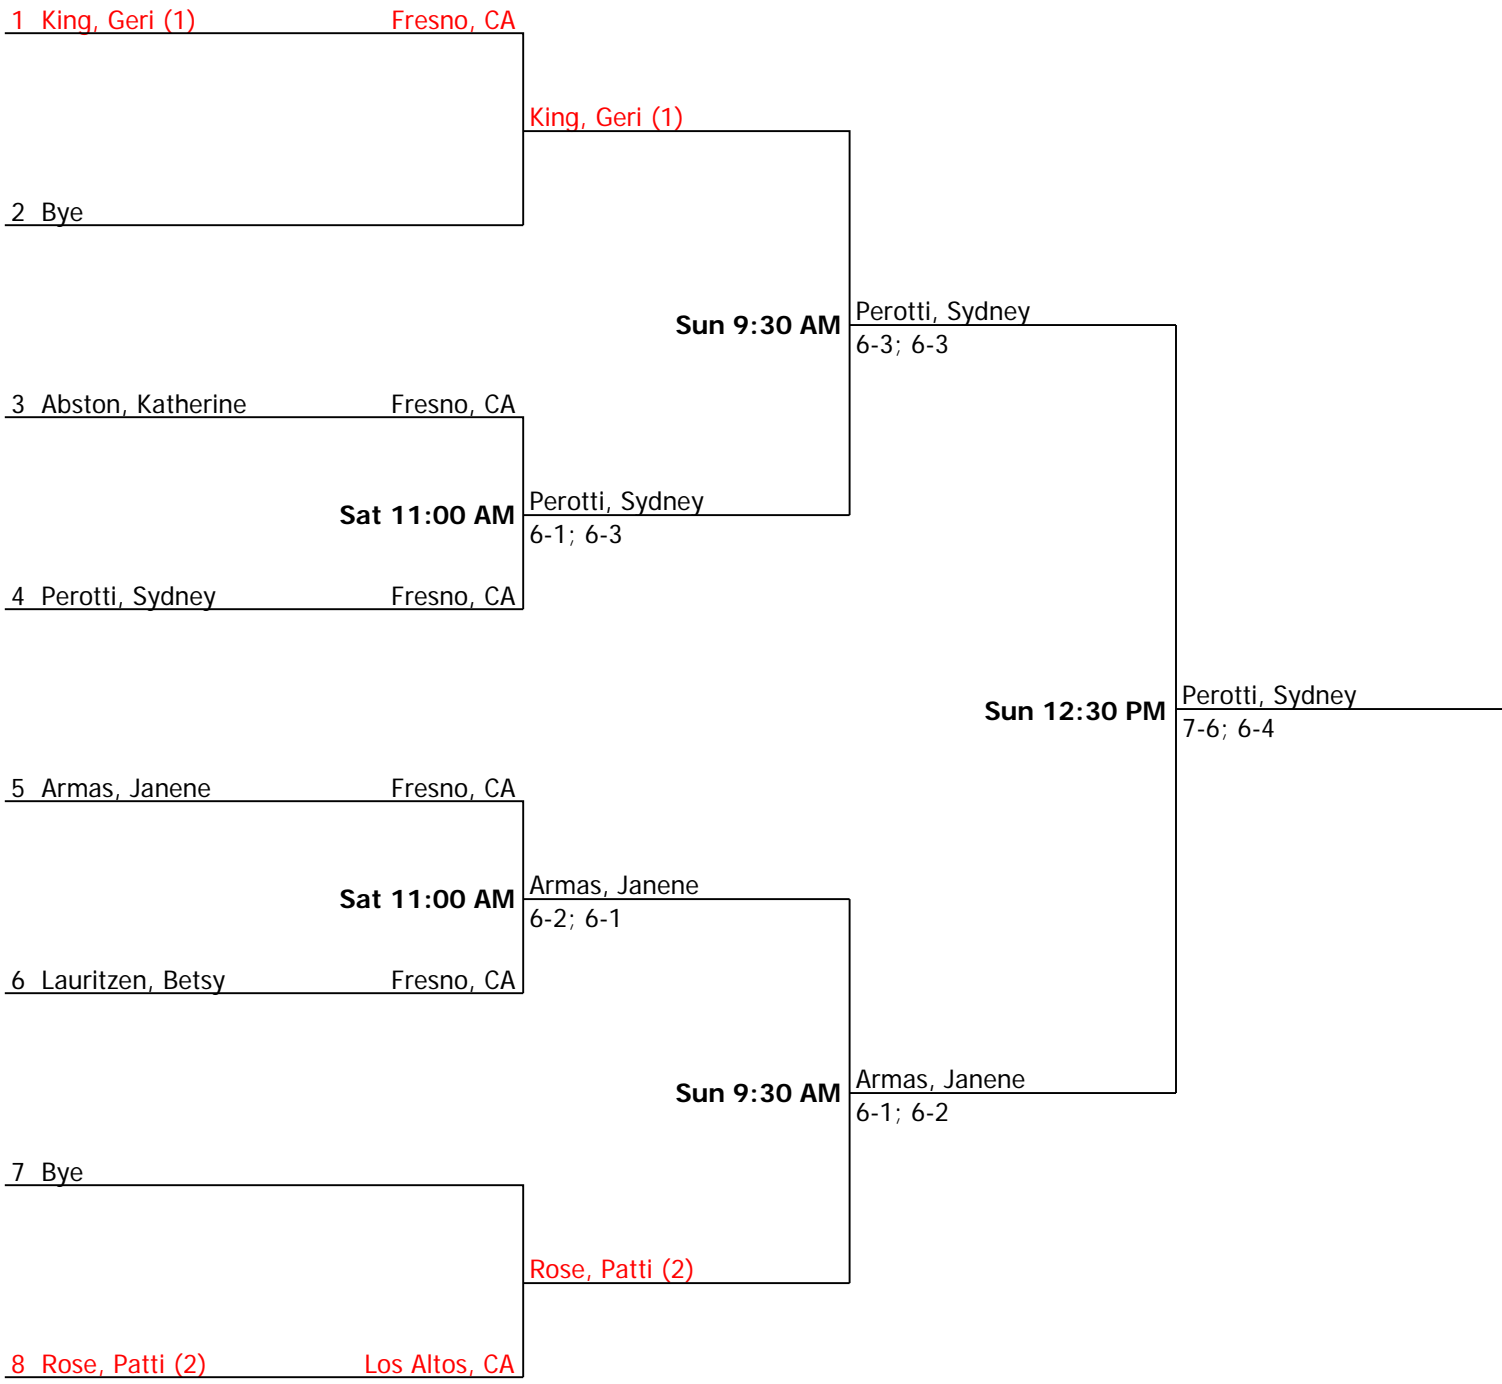

Quarterfinal Round

Semifinal Round

Final Round

Referee's Signature

Fig Garden Open		Seeded Players			
	NTRP Men's 3.5 Doubles	1. Kizarian - Zul...			
City/State: ,	Section:	2. De lima - Rome...			
Director: Eric Burley	Referee: Allen Greulich				
Phone:	Date:				
					Winner: De lima - Romero