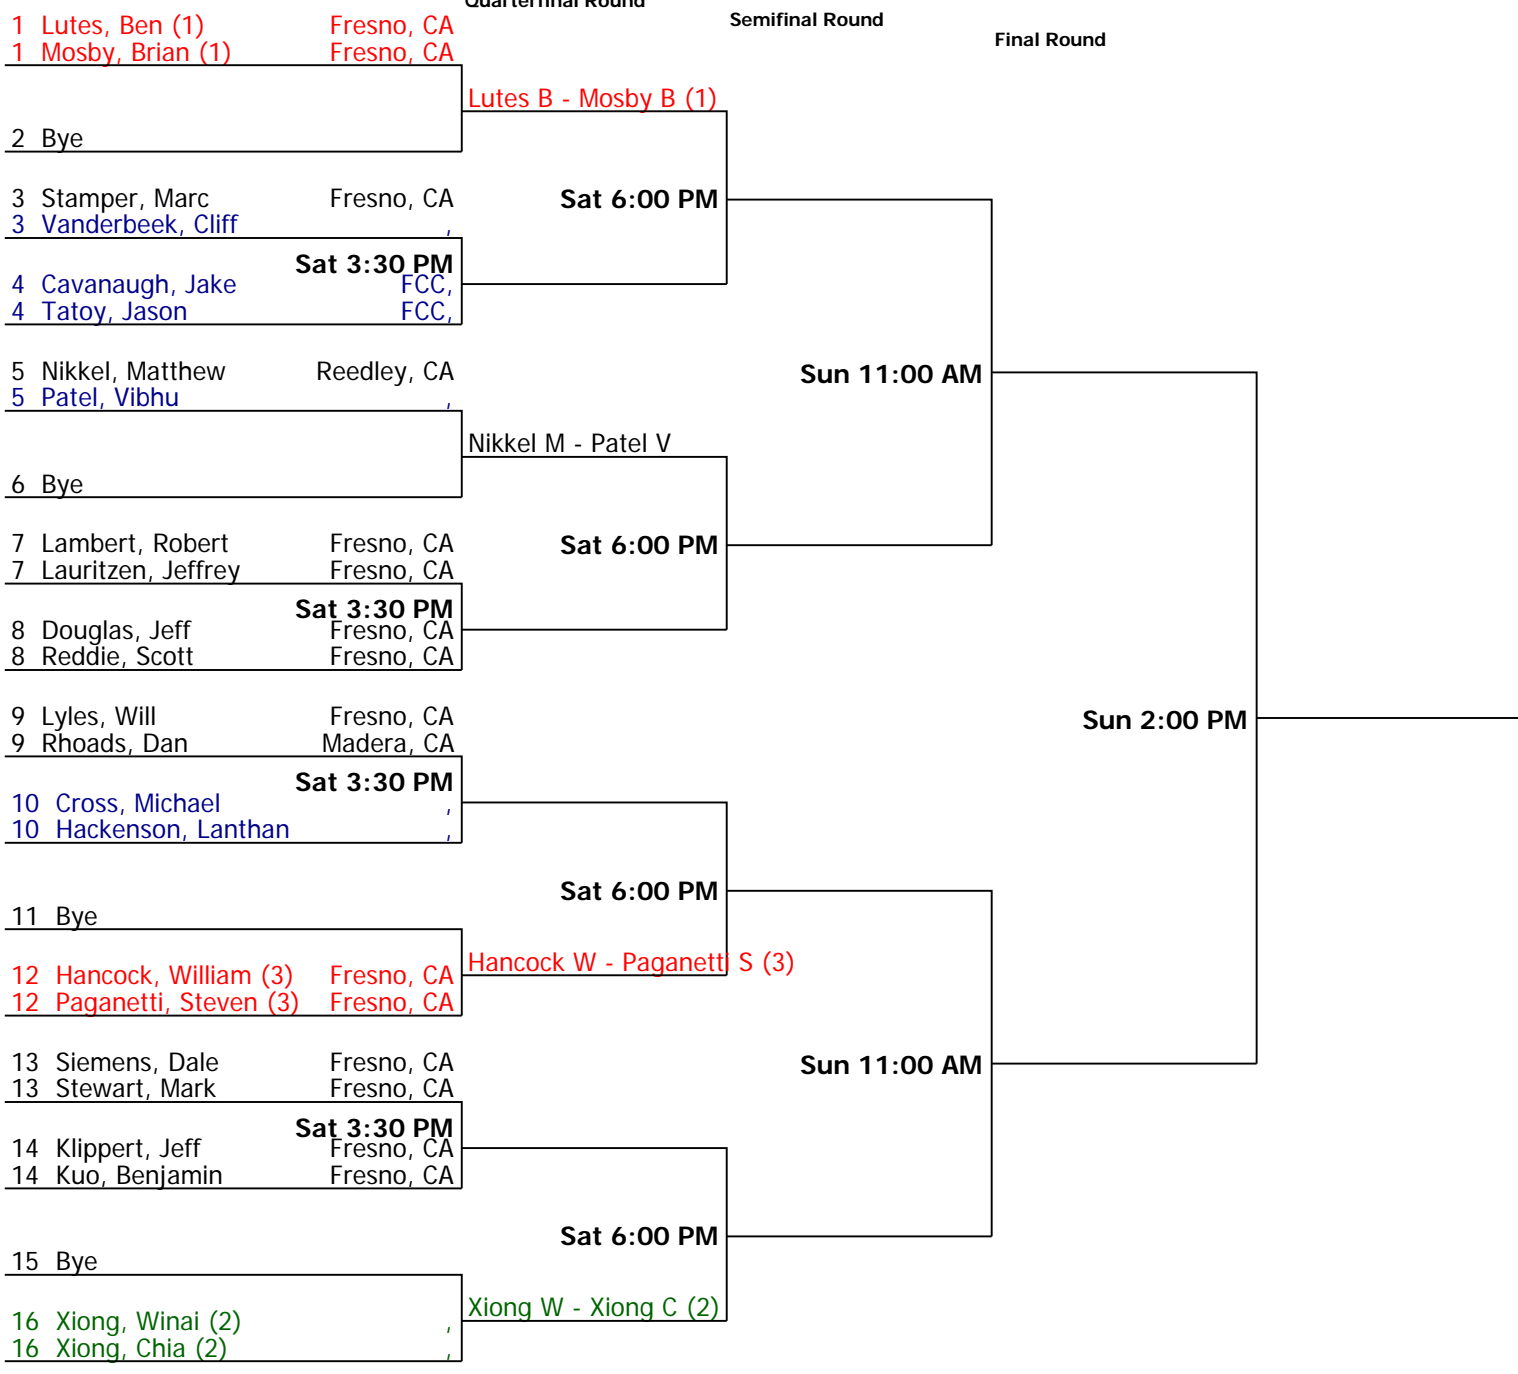

Fig Garden Open		Seeded Players			
	NTRP Men's 4.0 Doubles	1. Lutes - Mosby			
City/State: ,	Section:	2. Xiong - Xiong			
Director: Eric Burley	Referee: Allen Greulich	3. Hancock - Paga...			
Phone:	Date:				
					Winner:

Round of 16

_____
Referee's Signature