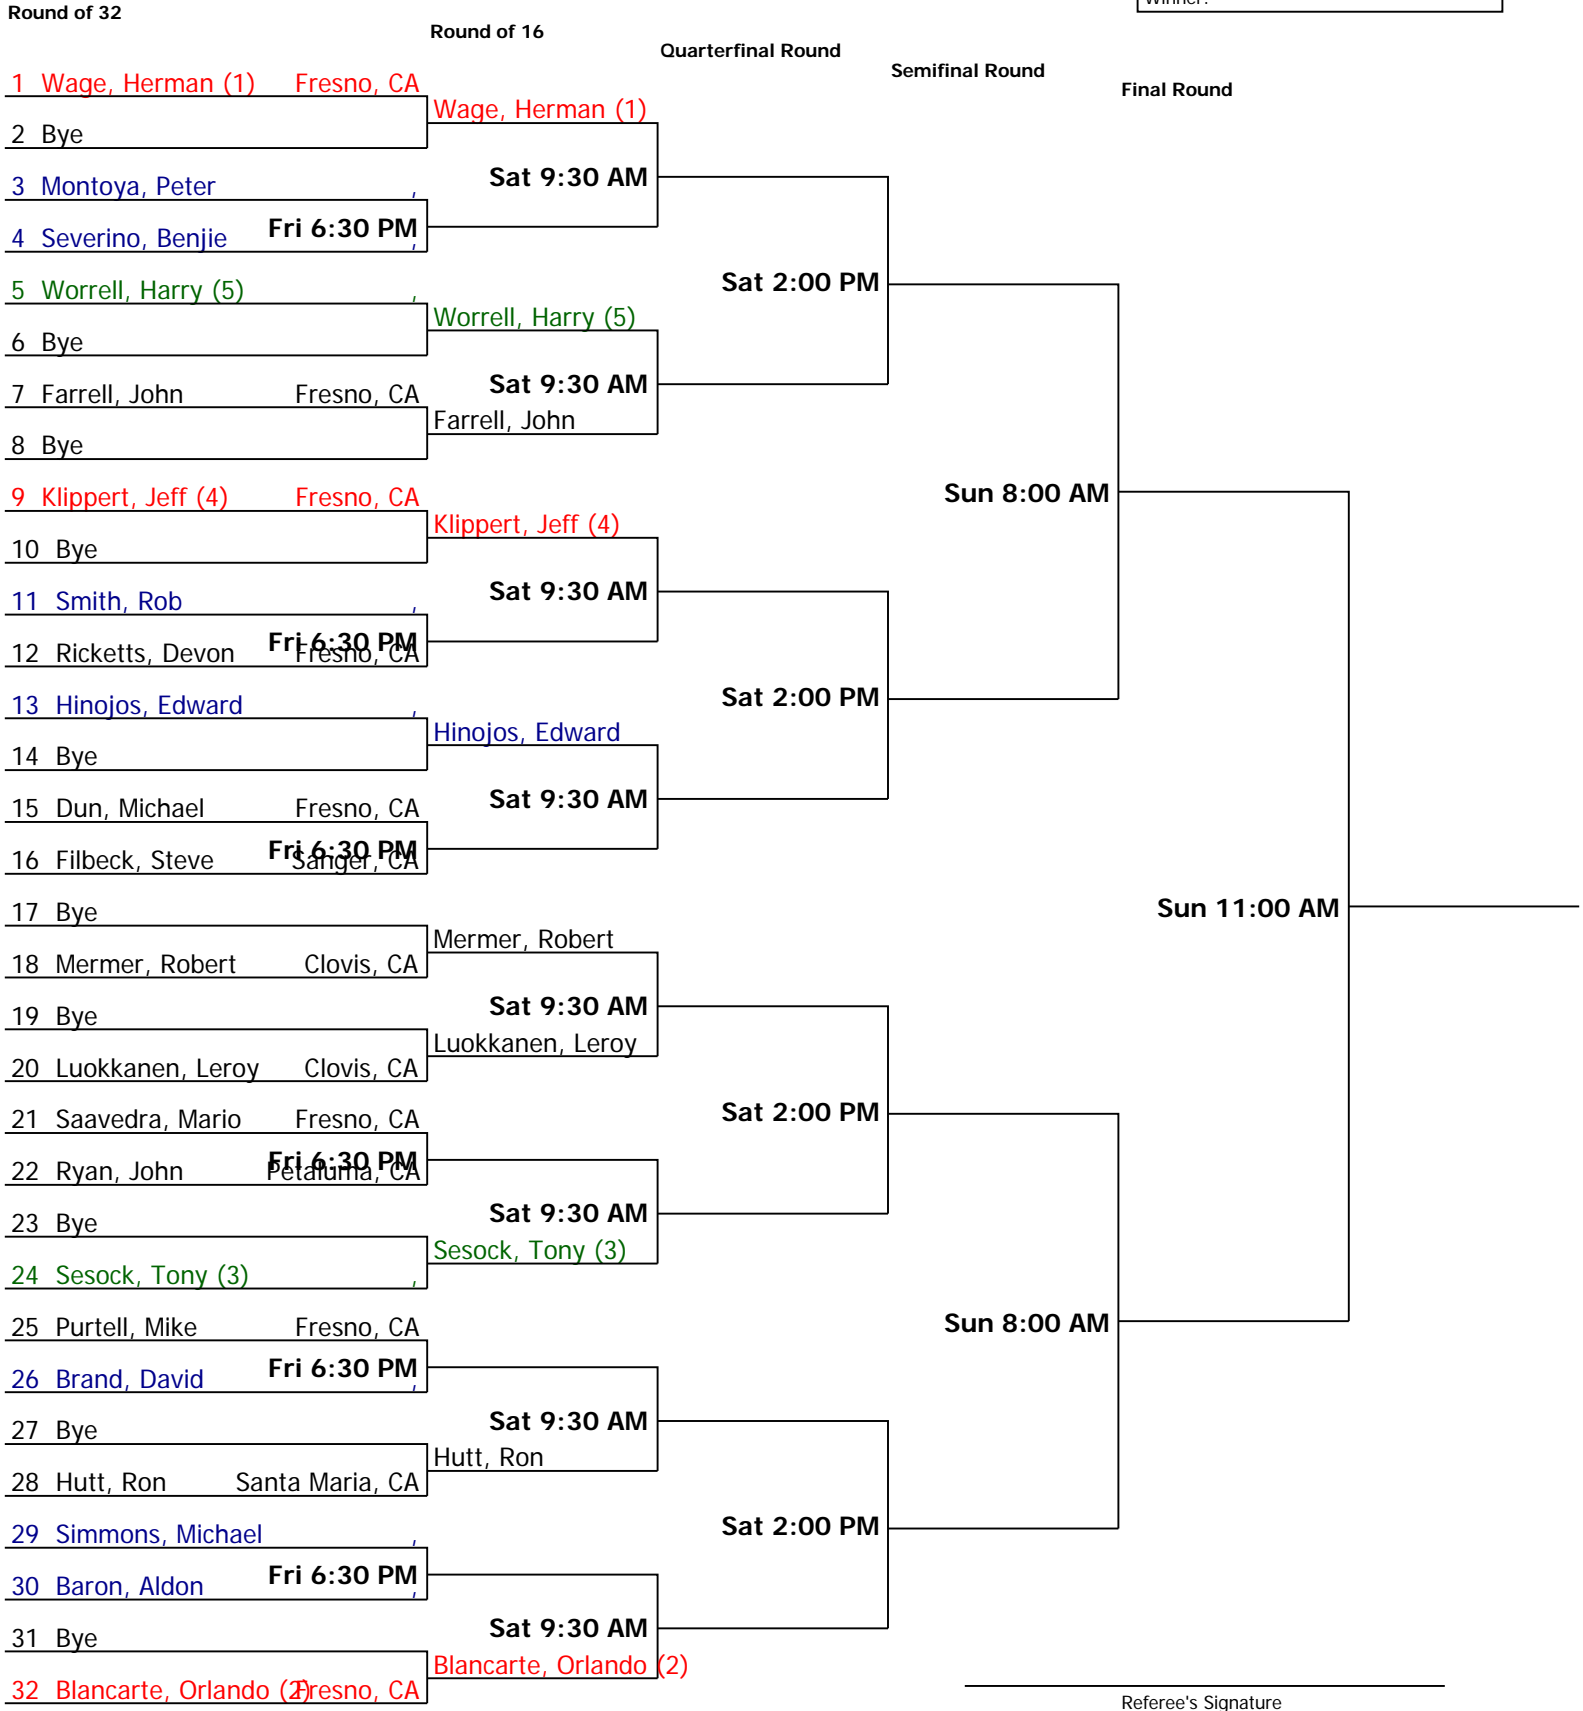

Semifinal Round

Final Round

Referee's Signature

Fig Garden Open		Seeded Players			
	NTRP Men's 3.5 Singles	1. Wage, Herman	5. Worrell, Harry		
City/State: ,	Section:	2. Blancarte, O.			
Director: Eric Burley	Referee: Allen Greulich	3. Sesock, Tony			
Phone:	Date:	4. Klippert, Jeff			
					Winner: