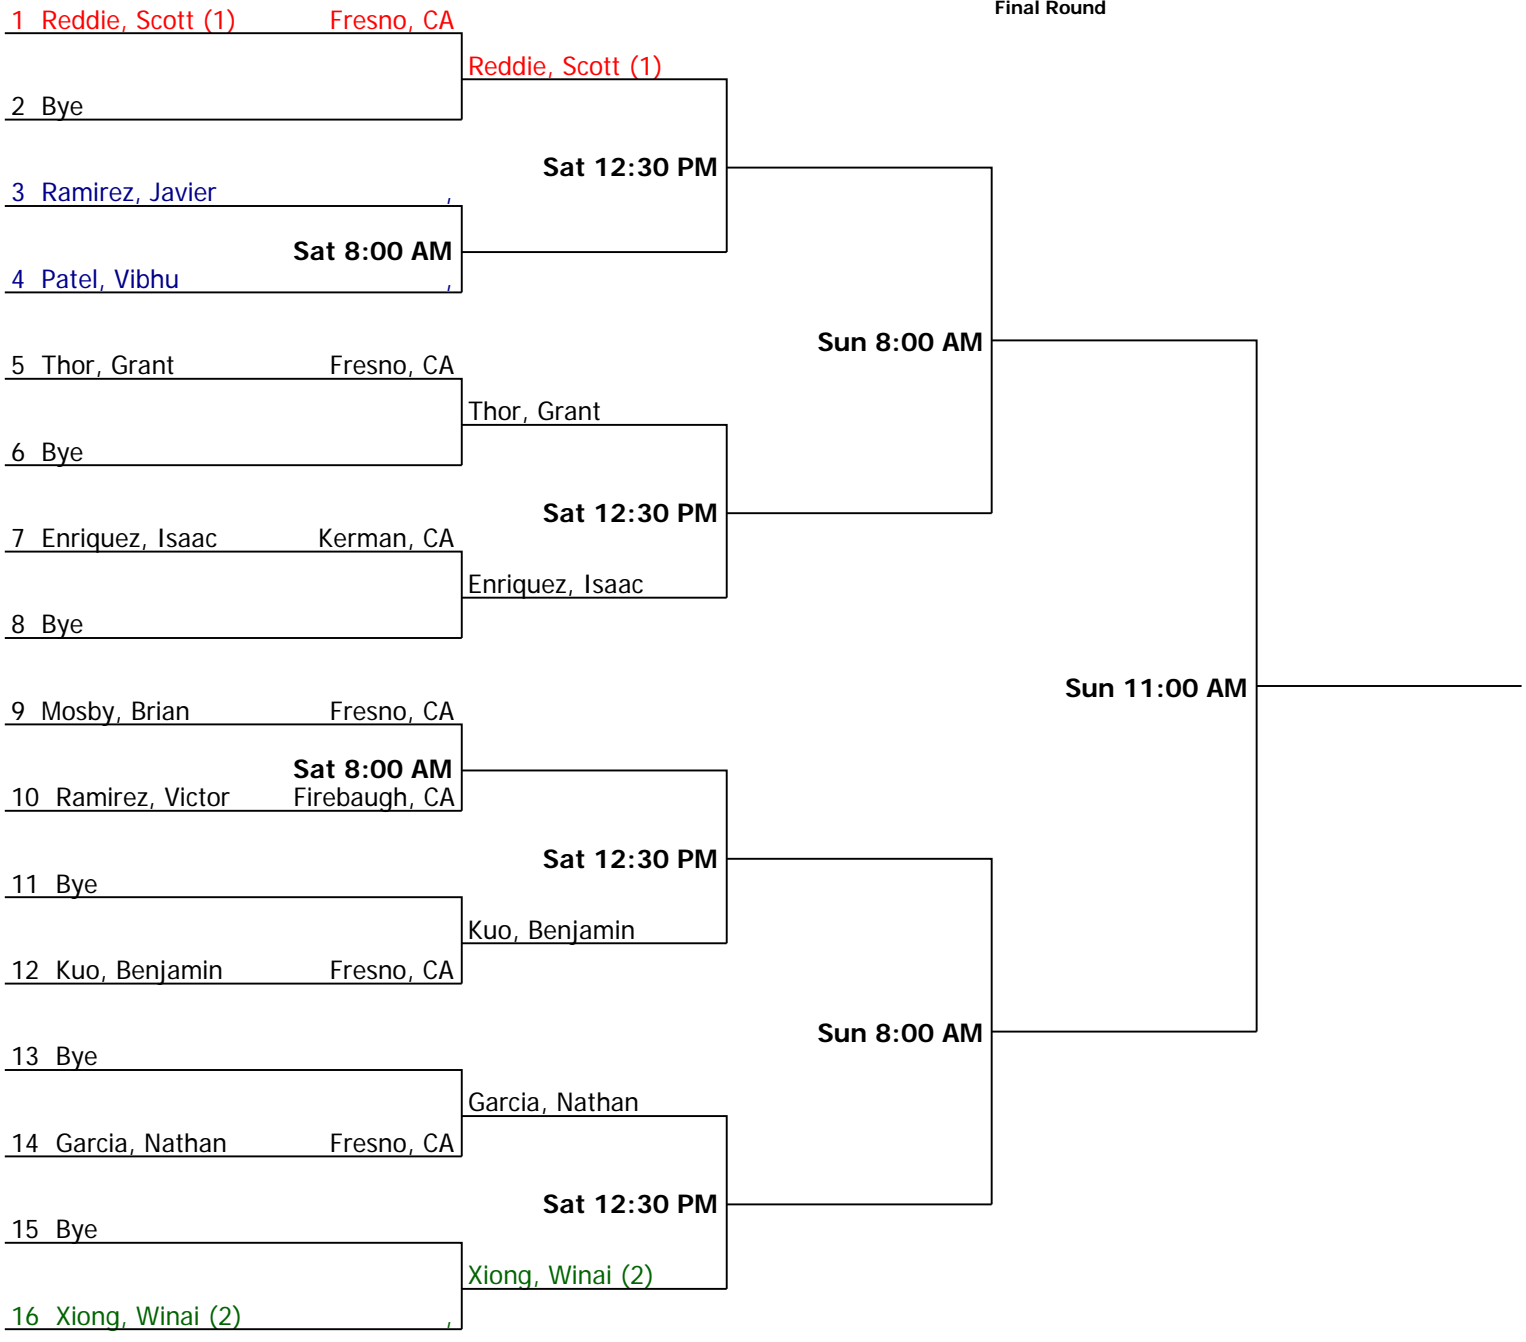

Fig Garden Open		Seeded Players			
	NTRP Men's 4.0 Singles	1. Reddie, Scott			
City/State: ,	Section:	2. Xiong, Winai			
Director: Eric Burley	Referee: Allen Greulich				
Phone:	Date:				
					Winner:

Round of 16

Quarterfinal Round

Semifinal Round

Final Round

Referee's Signature