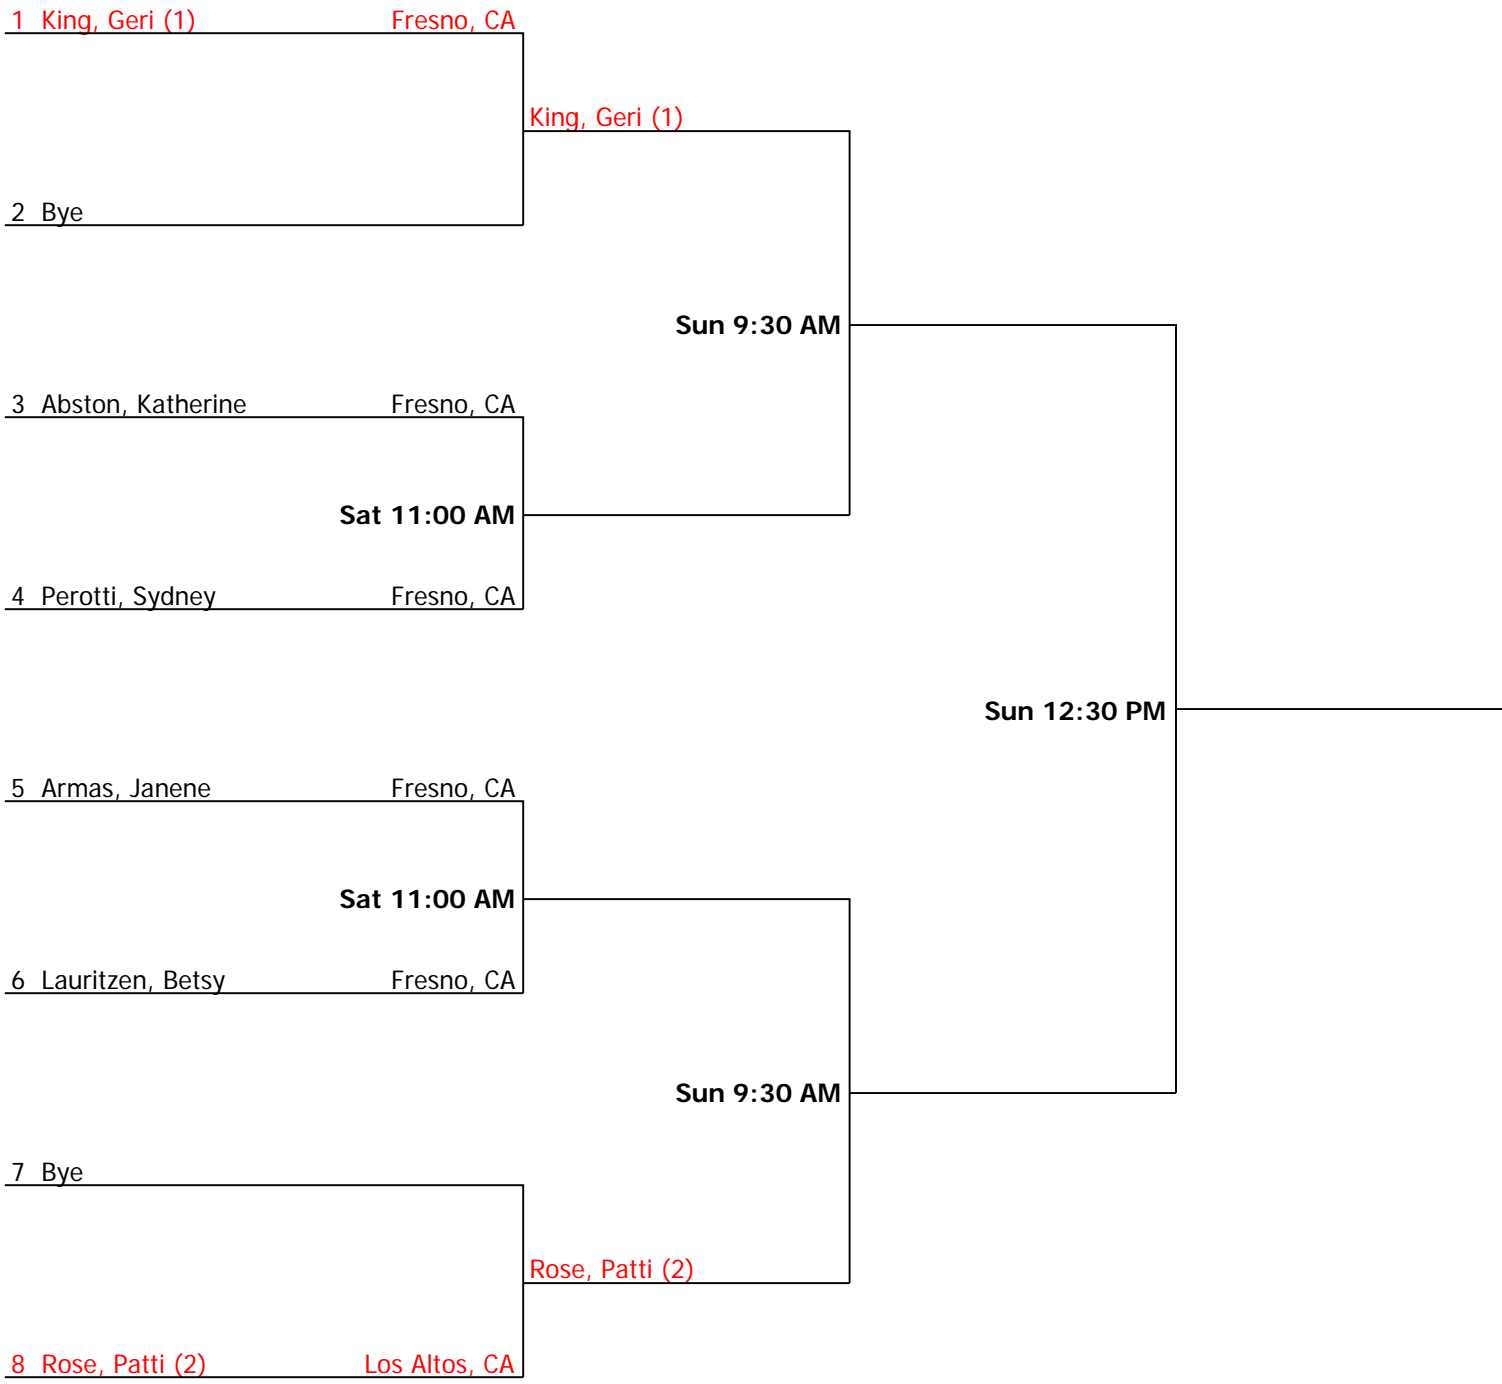

Quarterfinal Round

Semifinal Round

Final Round

Referee's Signature

Fig Garden Open		Seeded Players			
	NTRP Men's 3.5 Doubles	1. Kizarian - Zul...			
City/State: ,	Section:	2. De lima - Rome...			
Director: Eric Burley	Referee: Allen Greulich				
Phone:	Date:				
					Winner: